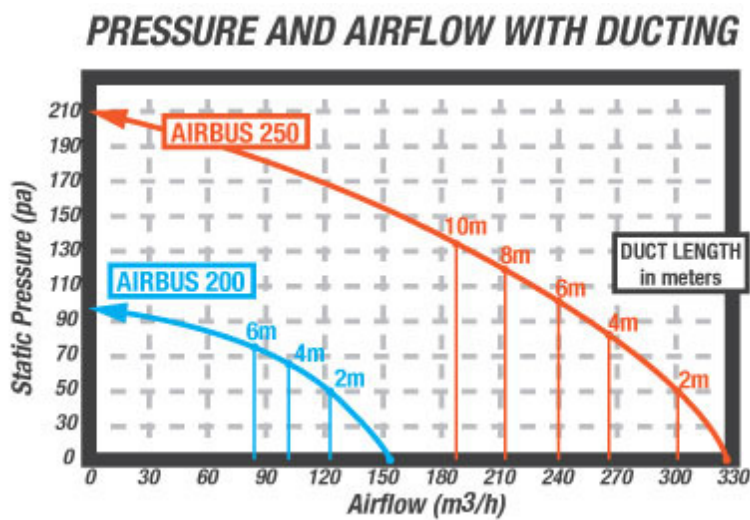

- Back-draft shutter included
- Warranty: 5 Years
- LED Wattage: 10w
- LED Lumens: 642Lm
- Colour Temperature: Natural White 4200K
- Grille Size: 272mm Round
- Cut out size: 240mm Round
- Min. install depth: 200mm
- Duct outlet size: 100mm diameter
- Noise Level: 38db(A)

Gallery

<http://ventair.com.au/wp-content/uploads/pressureGraph.jpg>