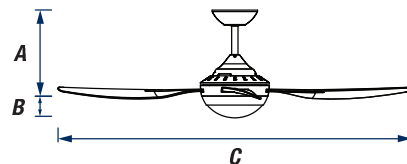

DIMENSIONS

A	B (LED model)	C
335mm	34mm	1219mm

BLADES

Count: 4
Materials: ABS Plastic
Sweep: 1219mm

MOTOR

Type: Ball bearing
Wattage: 75 watts
Size: 172 x 14mm
Air Movement: 10,560m³H
RPM: 239/174/125rpm

LIGHT (- L models only)