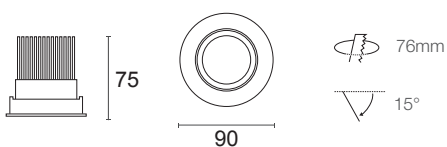

## Resiled RDA8

8.5 Watts / 1050 Lumens / 90+ CRI

8.5 Watt residential LED downlight featuring a single LED COB in 3000K and 4000K colour temperature options with a high colour rendering index of 90+ and a high lumen output of 1030 lm (3000K) and 1050 lm (4000K). Popular 76mm cut-out makes the Resiled an ideal replacement for existing halogen downlights.

System Power	10.8W	Tilt-Angle	15°
LED Power	8.5W	Cut-Out	76mm
IP Rating	IP20	Weight	215g

	3000K	4000K
COB Lumen Output	1030 lm	1050 lm
Total Luminous Flux	916 lm	938 lm
Efficacy	86.85 lm/W 4000K	

Dimming	Leading + Trailing Edge	Lifetime	50,000hrs (L70)	
Input Voltage	100V - 240V AC 50/60 Hz	Protection	Thermal and Short Circuit	Power Factor > 0.95