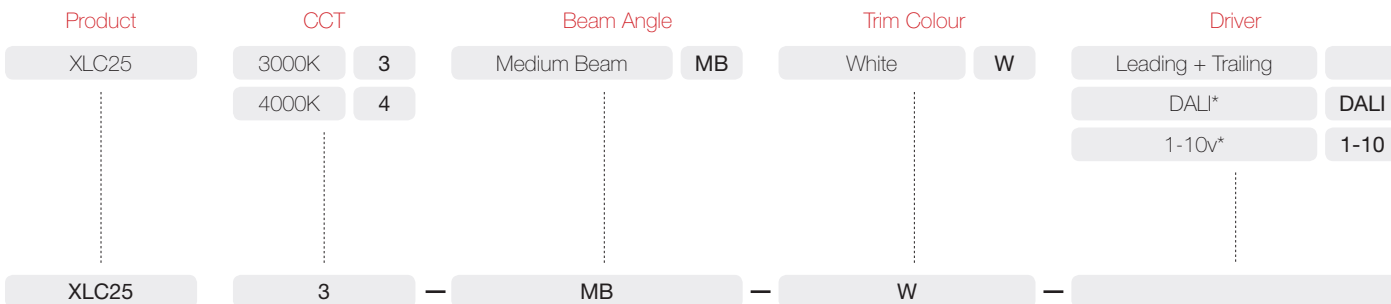

# MAXILED XLC25

25 Watts / 2890 Lumens / 85+ CRI

25W Recessed fixed LED downlight range with dual reflector design to produce a low UGR rating of <19. Available in 3000K and 4000K colour temperature options. Large pressure cast aluminium heatsink provides effective thermal management ensuring high output and long lifespan. Supplied with remote driver.

System Power	26.4W	Cut-Out	165-180mm
LED Power	25W	Weight	985g
IP Rating	IP20		

	3000K	4000K
COB Lumen Output	2770 lm	2890 lm
Total Luminous Flux	2460 lm	2618 lm

Efficacy	99.17 lm/W 4000K	Lifetime	50,000hrs (L80)		
Dimming	Leading + Trailing Edge	Optional: Dali	1-10v		
Input Voltage	100V - 240V AC 50/60 Hz	Protection	Thermal and Short Circuit	Power Factor	> 0.9