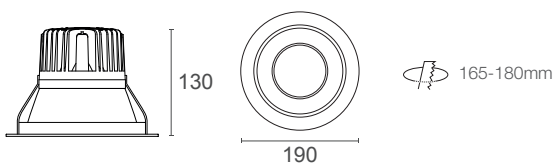

# MAXILED XLC25

25 Watts / 2890 Lumens / 85+ CRI

25W Recessed fixed LED downlight range with dual reflector design to produce a low UGR rating of <19. Available in 3000K and 4000K colour temperature options. Large pressure cast aluminium heatsink provides effective thermal management ensuring high output and long lifespan. Supplied with remote driver.

System Power	26.4W	Cut-Out	165-180mm
LED Power	25W	Weight	985g
IP Rating	IP20		

	3000K	4000K
COB Lumen Output	2770 lm	2890 lm
Total Luminous Flux	2460 lm	2618 lm

Efficacy	99.17 lm/W 4000K	Lifetime	50,000hrs (L80)		
Dimming	Leading + Trailing Edge	Optional: Dali	1-10v		
Input Voltage	100V - 240V AC 50/60 Hz	Protection	Thermal and Short Circuit	Power Factor	> 0.9