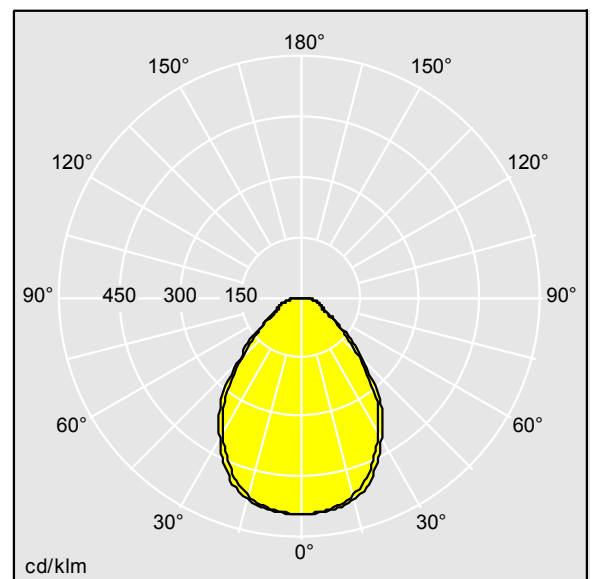

Dimensions: 597 x 297 x 11 mm
Luminaire input power: 19.5 W
Luminaire luminous flux: 2269 lm
Luminaire efficacy: 116 lm/W
Weight: 2 kg

TLG_RYLL_F_01.jpg

TLG_RYLL_M_LD2.wmf

96648516.ltd

Lamp position: STD - standard
Light Source: LED
Luminaire luminous flux*: 2269 lm
Luminaire efficacy*: 116 lm/W
Lamp efficacy: 117 lm/W
Colour Rendering Index min.: 80
Correlated colour temperature*: 4000 Kelvin