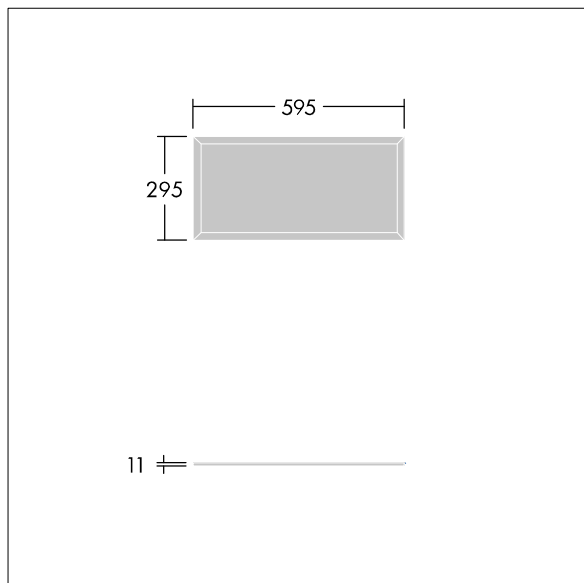

Royal LED

THORN

96648536 ROYAL PANEL LED2000-840 6X3 HF TR FP

Royal LED

An ultra slim ceiling recessed LED modular luminaire. Fixed output LED driver. Body: white painted aluminium frame. Diffuser: High uniformity microprismatic, UGR<19. Suitable for Office, Retail and School applications. Class II electrical. IP40. Electrical connection: Fitted with flex and plug. Complete with 4000K LED

Dimensions: 597 x 297 x 11 mm
Luminaire input power: 19.5 W
Luminaire luminous flux: 2269 lm
Luminaire efficacy: 116 lm/W
Weight: 2 kg

TLG_RYLL_F_01.jpg

TLG_RYLL_M_LD2.wmf

96648516.ltd

Lamp position: STD - standard
Light Source: LED
Luminaire luminous flux*: 2269 lm
Luminaire efficacy*: 116 lm/W
Lamp efficacy: 117 lm/W
Colour Rendering Index min.: 80
Correlated colour temperature*: 4000 Kelvin