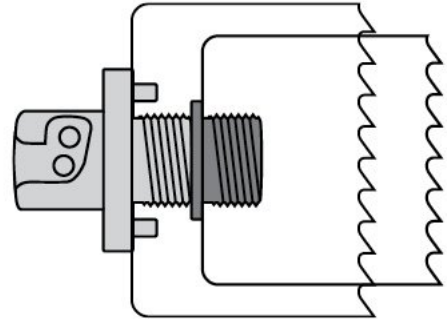

- Extends large holesaw standout on dual holesaw adaptor (32 - 198mm)
- Converts a small holesaw thread to a large thread
- Convenient pack of 2

Suits: Small arbors 14 - 30mm

Works with: Pro Lock Fast Change Dual Holesaw Adaptor (ARB-2SQCK)

Converts a small holesaw thread
to a large thread.

Extends large holesaw stand out wh
used with Dual Holesaw Adaptor

Sheffield Group
111 Munibung Road
Boolaroo, NSW 2284
AUSTRALIA

Tel: 02 4957 8787
Fax:
Email: sales@sheffield.com.au
Web: <https://www.sterlingtools.com.au/>