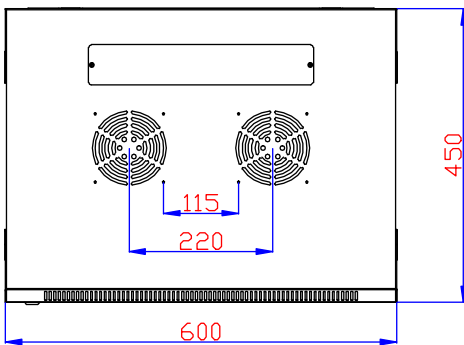

SERVEREDGE

Bottom

Front

Side

Rear

Top

Serveredge 12RU 600MM WIDE & 450MM DEEP FULLY ASSEMBLED WALL MOUNT SERVER CABINET

SERVEREDGE PART NUMBER
CBN-12RU-64WM

Package Includes

- * 1 x CBN-12RU-64WM Wall Mount Rack
- * 20 x M6 screws
- * 20 x M6 cage nuts
- * 20 x M6 washers
- * 1 x Fixed Shelf
- * 2 x Keys
- * 1 x Owner's manual

Physical Specifications

- Installed whole system maximum rack depth (mm) : 350.0
- Rack Height : 12RU
- Shipping Dimensions (WDH/mm) : 650 X 500 X 687
- Shipping weight (kg) : 27.5
- Unit Dimensions (WDH/mm) : 600 X 450 X 637
- Unit weight (kg) : 24
- Colour : Black
- Weight Capacity - Stationary (kg) : 80
- Grounding lug : Front and Back Door Frames