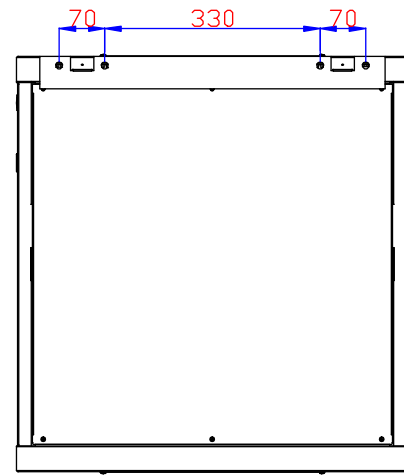

SERVEREDGE

Bottom

Front

Side

Rear

Top

Serveredge 12RU 600MM WIDE & 450MM DEEP FULLY ASSEMBLED WALL MOUNT SERVER CABINET

SERVEREDGE PART NUMBER
CBN-12RU-64WM

Package Includes

- * 1 x CBN-12RU-64WM Wall Mount Rack
- * 20 x M6 screws
- * 20 x M6 cage nuts
- * 20 x M6 washers
- * 1 x Fixed Shelf
- * 2 x Keys
- * 1 x Owner's manual

Physical Specifications

- Installed whole system maximum rack depth (mm) : 350.0
- Rack Height : 12RU
- Shipping Dimensions (WDH/mm) : 650 X 500 X 687
- Shipping weight (kg) : 27.5
- Unit Dimensions (WDH/mm) : 600 X 450 X 637
- Unit weight (kg) : 24
- Colour : Black
- Weight Capacity - Stationary (kg) : 80
- Grounding lug : Front and Back Door Frames