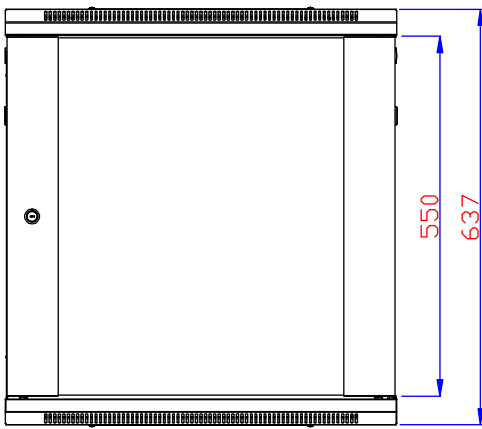

SERVEREDGE

Bottom

Front

Side

Rear

Top

Serveredge 12RU 600MM WIDE & 450MM DEEP FULLY ASSEMBLED WALL MOUNT SERVER CABINET

SERVEREDGE PART NUMBER
CBN-12RU-64WM

Package Includes

- * 1 x CBN-12RU-64WM Wall Mount Rack
- * 20 x M6 screws
- * 20 x M6 cage nuts
- * 20 x M6 washers
- * 1 x Fixed Shelf
- * 2 x Keys
- * 1 x Owner's manual

Physical Specifications

- Installed whole system maximum rack depth (mm) : 350.0
- Rack Height : 12RU
- Shipping Dimensions (WDH/mm) : 650 X 500 X 687
- Shipping weight (kg) : 27.5
- Unit Dimensions (WDH/mm) : 600 X 450 X 637
- Unit weight (kg) : 24
- Colour : Black
- Weight Capacity - Stationary (kg) : 80
- Grounding lug : Front and Back Door Frames