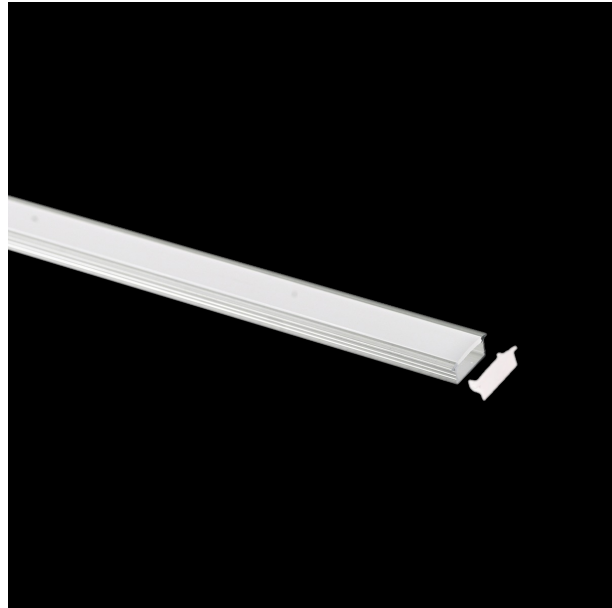

## STRIP CHANNEL - SLT4050

Low profile recessed LED strip channel, strip width 12 mm

### Design Specifications

- Extruded aluminium body
- Anodize silver finish
- Opal diffuser
- Supplied with end caps only
- Standard length channel 1000, or 2000mm
- Optional 10m bulk roll of flexible silicon diffuser - SLT4050DL10

### Technical Specification

Product	Model No.	Body Colour	Dim (mm)
	SLT4050	Aluminium	1000(L)
	SLT4050/2	Aluminium	2000(L)
	SLT4050DF10	Opal white	10000(L)

Due to continued product and technology enhancements, data sourced from sal.net.au shall not form part of any contract and or technical performance guarantee unless expressly confirmed in writing by SAL at the time of order. Products are sold in accordance with [SAL Terms and Conditions of sale](#) and all images shown are for illustration purposes only and may vary from the actual colour or finish. Unless specifically stated, all IP ratings nominated for Interior products are from "below the ceiling".