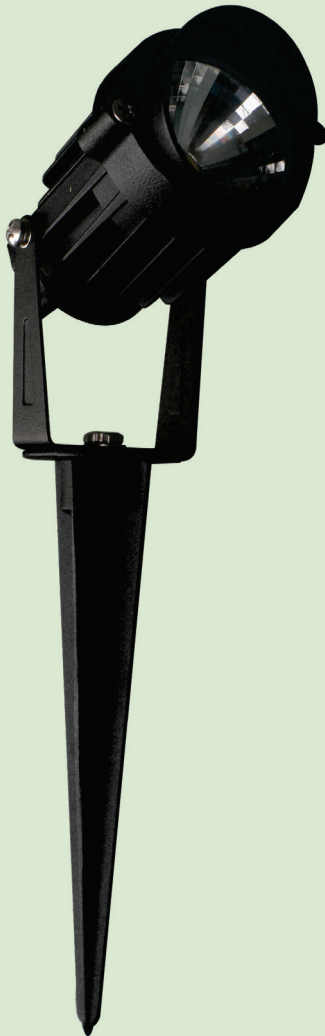

WA Agencies
Delta Lighting System
15 Hunt St. Malaga WA 6090
T +618 9249 4447
F +618 9249 2776

SL7266 MINI SPIKE

S7266WW/BK

FEATURES

- Die-cast aluminium body
- Powder coated finish
- COB LED with reflector
- 12V AC or DC driver required
- 1.5 m double insulated cable fitted
- IP65 weatherproof

AVAILABLE COLOUR TEMPERATURE

- 2900K WARM WHITE

AVAILABLE FITTING COLOURS

- Black - Powder coated finish

DIMENSIONS

TECHNICAL SPECIFICATIONS

Model No.	Input Voltage	System Power	Luminous Flux	Colour Temp	Beam Angle	CRI (Ra)	Fitting Colour
SL7266WW/BK	12V AC/DC	6W	400lm	2900K	30°	>80	Black