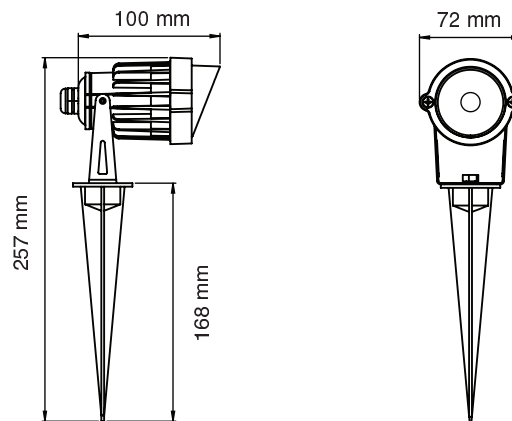

WA Agencies
Delta Lighting System
15 Hunt St. Malaga WA 6090
T +618 9249 4447
F +618 9249 2776

SL7266 MINI SPIKE

S7266WW/BK

FEATURES

- Die-cast aluminium body
- Powder coated finish
- COB LED with reflector
- 12V AC or DC driver required
- 1.5 m double insulated cable fitted
- IP65 weatherproof

AVAILABLE COLOUR TEMPERATURE

- 2900K WARM WHITE

AVAILABLE FITTING COLOURS

- Black - Powder coated finish

DIMENSIONS

TECHNICAL SPECIFICATIONS

Model No.	Input Voltage	System Power	Luminous Flux	Colour Temp	Beam Angle	CRI (Ra)	Fitting Colour
SL7266WW/BK	12V AC/DC	6W	400lm	2900K	30°	>80	Black