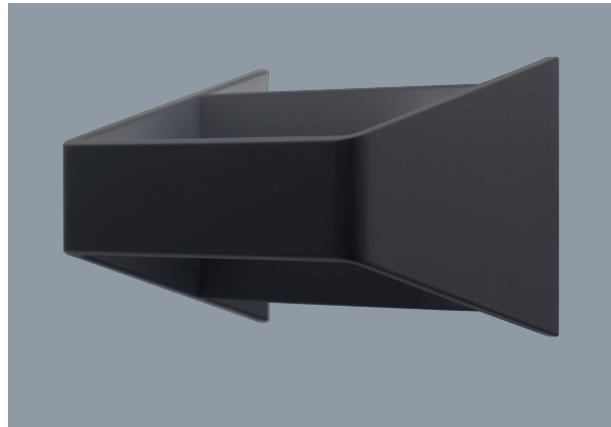

## LOUNGE III S9327 - 10W/18W

10/18 watt decorative IP54 architectural LED wall mount luminaire

### Design Specifications

- Durable aluminium body profile
- Quality white or black powder coat finish
- High efficiency SMD LED chips
- Indirect illumination optical performance
- Integral constant current non-dimmable driver

Optional use off-set mounting legs provided in all packs for installation on uneven wall surfaces