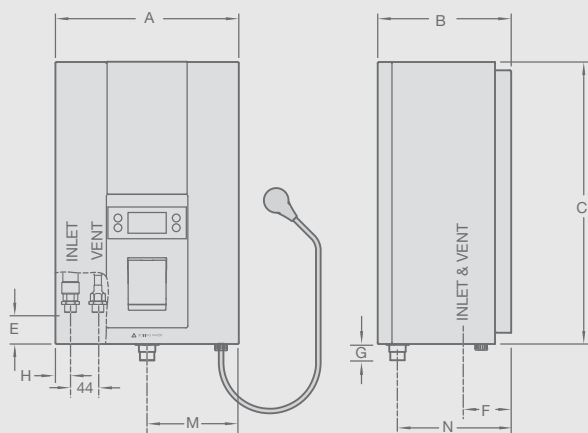

RHEEM LAZER® PRODUCT DATA

Lazer Boiling Water Unit		Lazer Office		Lazer Eco			Lazer Commercial				
White		70103W-AU	70105W-AU	70303W-AU	70305W-AU	70307W-AU	70207W-AU	70210W-AU	70215W-AU	70225W-AU	70240W-AU
Stainless Steel		70103S-AU	70105S-AU				70207S-AU	70210S-AU	70215S-AU	70225S-AU	70240S-AU
Capacity	Litres	3	5	3	5	7.5	7.5	10	15	25	40
Delivery – Initial	Litres	3.5	6	3.5	6	8.5	8.5	11	17	27	42
	Cups¹	20	35	20	35	50	50	65	100	159	247
Recovery⁵	L/hr	17.5	21	17.5	21	21	21	21	21	33	41
	— Mins to full heat	Mins	12	15	12	15	22	22	29	40	50
Weight empty	kg	6	8	6	8	9	9	10	15	17	19
Weight full	kg	10	15	10	15	19	19	22	34	47	67
Min water pressure	kPa	50	50	50	50	50	50	50	75	75	100
Max water pressure	kPa	1000	1000	1000	1000	1000	1000	1000	1000	1000	1000
Input	kW	1.8	2.4	1.8	2.4	2.4	2.4	2.4	2.4	3.6	4.6
Electrical connections		Supplied with 10 amp 3 pin plug and flex								Hard wired	
Plumbing connections		1/2" BSPM									
Dimensions	mm										
A		283	334	283	334	334	334	334	334	334	490
B		206	239	158	191	191	191	191	299	299	340
C		435	465	435	465	515	515	615	515	720	615
D		–	–	231	264	264	311	311	419	419	460
E		60	60	60	60	60	60	60	60	60	60
F		70*	70*	45	45	45	45	45	45	45	45
G		25	25	44	44	44	58	58	58	58	58
H		17	17	17	17	17	17	17	17	17	17
M		141.5	167	141.5	167	167	167	167	167	167	245
N		174	207	236	269	269	269	269	377	377	418

LAZER OFFICE (701 SERIES)