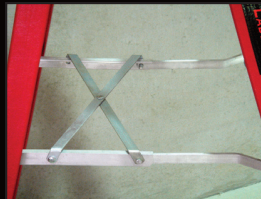

REDBACKLADDERS

All Redback Ladders are manufactured with an industrial rating to withstand loads of up to 150kg, one of the highest load ratings available.

Anti-Slip Tread

Triangular Double Tread Bracing

Cross Brace Locking System

Quad Studded Cap Plate

Spreader Arm Support

Quad Studded Spreader Plate

Reinforced D Ring Construction

Double Riveted Treads

Enquiries:

Phone: 1300 799 535