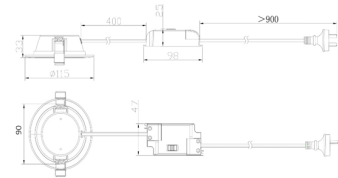

Line Drawings