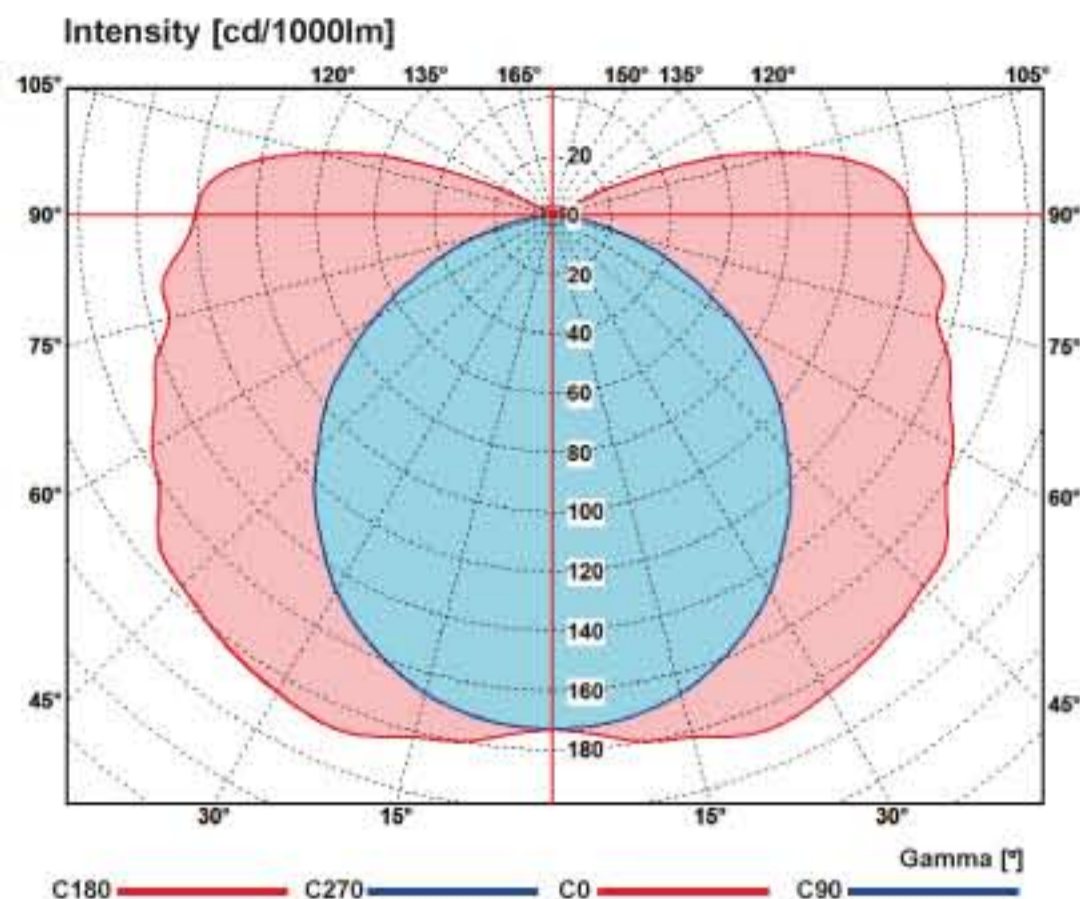

APPLICATION:

- All commercial, industrial and domestic applications

TECHNICAL DATA:

Body : Made of heavy gauge sheet steel.
Wire Guard : Galvanised wire with Epoxy powder coating
Paintwork : Fully coated with a high gloss white epoxy polyester powder, giving resilient finish.
Light Source : T5 (16mm diameter) triphosphor fluorescent tube, 14W, 28W & 35W.
Electrical data : 240Volt, 50Hz Power Factor 0.9
Wire : HR 105 degree centigrade
Ballast : HE Electronic Ballast EE1=B2
Lampholder : Moulded from Polycarbonate Material.

Manufactured to standards - AS/NZS 60598.1.0
 AS/NZS 60598.2.1
 AS/NZS 60598.2.2
 CISPR15

*Specification and materials subject to changes without prior notice.

Polar Diagram PWGW 128 / C-Plane Measurement