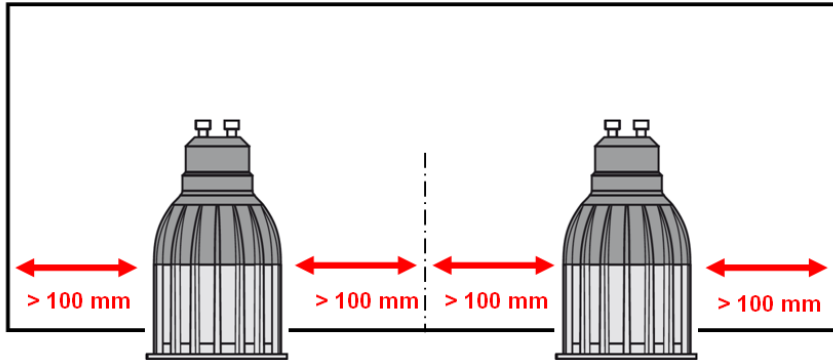

Includes

- Adjustable WHITE or SATIN CHROME diecast gimble with twist lock lamp replacement and rubber padded mounting springs for easy installation.
- Integrated 240V terminal block with cable clamp
- 240V - GU10 lamp holder.
- High performance PARATHOM® PRO PAR16 50 ADVANCED Rear Mount 10W WW 240V GU10 lamp.

Lamp Performance

- Rated Power = 10W
- Voltage = 240V
- Base = GU10
- Beam Spread = 36°
- Lumen Output = 350lm
- Luminous intensity = 950cd
- CRI = 80
- CCT = Warm White 3000K±100K
- Operating temperature -20°C to +40°C
- Power Factor (min) = 0.9
- Ave. Lifetime (L70) = 25,000h
- Switching Cycles (30s on – 30s off) = 100,000
- Mercury content = 0.0mg
- Starting time (max) = 0.0s

Applications

Mounting of fixture in a recessed ceiling,

- 90mm mounting hole cutout size
- To achieve full lifetime ensure good heat exchange for the electronic components.
- Ensure that there is no thermal insulation within 200mm of fixture.

Mechanical

- Dimension (mm) Ø105 x 120 (H), Ø50 at light source
- Mounting Holes Ø 90mm
- Allowable mounting surface thickness 2~20mm
- Tiling Angle = 35°
- Weight = 400 g

Brochure

- Colour brochure is available.