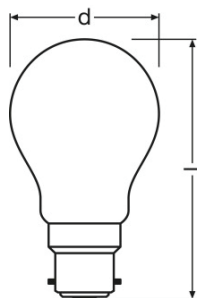

Product features

- 100 % dimmable
- Perfect color rendering (R_a : 100)
- Average life: 2,000 h

Product datasheet

Technical data

Electrical data

Nominal wattage	46.0 W
Nominal voltage	240 V
Rated wattage	46.00 W
Claimed equiv. conventional lamp power	60 W
Power factor λ	1.00

Photometrical data

Nominal luminous flux	700 lm
Color temperature	2700 K
Light color (designation)	Warm White
Rated luminous flux	700 lm
Color rendering index Ra	100

Light technical data

Starting time	0.0 s
Warm-up time (60 %)	0.00 s

Dimensions & weight

Diameter	55.0 mm
Overall length	97.0 mm
Length	94.0 mm
Light center length (LCL)	73.0 mm
Outer bulb	A55
Maximum diameter	56.0 mm

Lifespan

Product datasheet

Nominal lamp life time	2000 h
Rated lamp life time	2000 h
Number of switching cycles	50000 ¹⁾
Lumen main.fact.at end of nom.life time	0.80