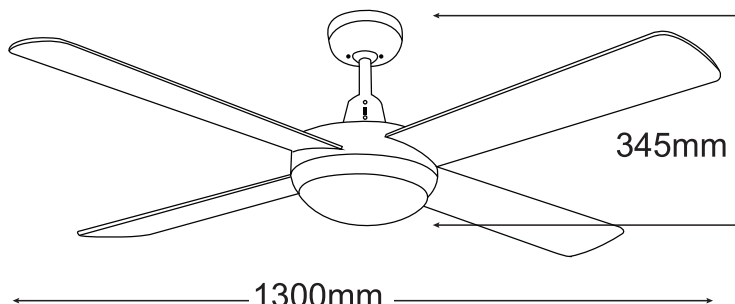

LIFESTYLE

Lifestyle 24W LED 3000K

The Lifestyle 24W LED ceiling fan utilises a 24W SMD LED light kit (DLS30KIT), producing a warm white colour (3000K) with a total lumen output of 1800lm. Additionally, the Lifestyle LED is completely dimmable, and is available in both white and brushed aluminium finish.

DLS1343B

DLS1343W

FEATURES

- /// Full 3 year In Home warranty
- /// Premium grade computer aligned bearings
- /// Anti rust die cast aluminium body
- /// 3 speed wall control with light switch
- /// 24W 3000K 1800 lumen SMD LED Light
- /// 24W LED Light has 50,000 hour lifetime
- /// Fully reversible for summer & winter
- /// Powerful 69W motor
- /// Electronically factory balanced blades
- /// Sealed solid plywood blades
- /// Remote control adaptable (w/Martec MPLCD remote kit)
- /// 1300mm (52") blade diameter
- /// Hangsure angle canopy
- /// 12.5 degree blade pitch

DIAGRAMS

24w LED

	FORWARD/REVERSE			WALL CONTROL	LUMINOUS FLUX	MAX AIR FLOW
	High	Medium	Low			
CURRENT	0.293A/ 0.279A	0.2A	0.138A	3 Speed 2 + 3 5µF / 300V	Up to 1800 lm	226m ³ min-1
POWER	69W	30W	14.6W			