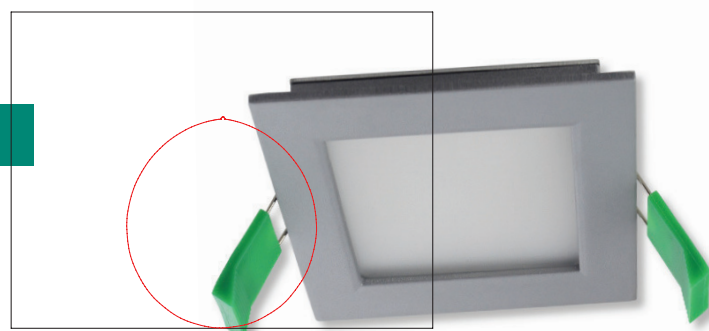

Flush LED

Flush Step Light 5000K

The Flush 3w square recessed LED step light is an energy efficient modern fitting that provides a simple, yet elegant solution for low level lighting. Perfect for providing directional light along a staircase or hallway. The Flush is available in both white and brushed nickel.

MLFS503W

FEATURES

- /// 3 year replacement warranty
- /// Square recessed step light
- /// Great for delivering light at low heights
- /// IP44 Rated

TECHNICAL INFORMATION

Power: 3W
CCT: 5000K (Cool White)
Lumens: 160lm
Beam Angle: 100°
Size (mm): 100mm x 100mm x 19mm
Cut out size width: 85mm
Cut out size depth: 90mm
Cut out size height: 6mm
CRI: ≥82