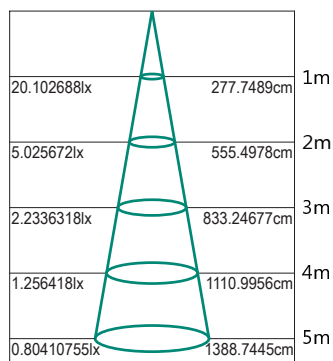

MLFS503W

FEATURES

- /// 3 year replacement warranty
- /// Square recessed step light
- /// Great for delivering light at low heights
- /// IP44 Rated

TECHNICAL INFORMATION

Power: 3W
CCT: 5000K (Cool White)
Lumens: 160lm
Beam Angle: 100°
Size (mm): 100mm x 100mm x 19mm
Cut out size width: 85mm
Cut out size depth: 90mm
Cut out size height: 6mm
CRI: ≥82

MLFS503B

DIAGRAMS

Lux-Distance Diagram

Height Illuminance Diameter

Light Distribution Curve (Unit: cd)