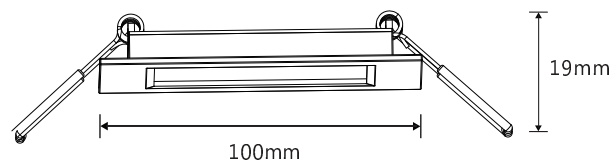

MLFS503W

FEATURES

- /// 3 year replacement warranty
- /// Square recessed step light
- /// Great for delivering light at low heights
- /// IP44 Rated

TECHNICAL INFORMATION

Power: 3W
CCT: 5000K (Cool White)
Lumens: 160lm
Beam Angle: 100°
Size (mm): 100mm x 100mm x 19mm
Cut out size width: 85mm
Cut out size depth: 90mm
Cut out size height: 6mm
CRI: ≥82

MLFS503B

DIAGRAMS

Lux-Distance Diagram

Height Illuminance Diameter

Light Distribution Curve (Unit: cd)