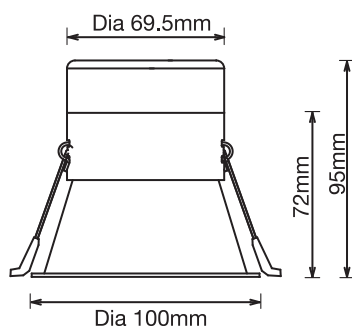

10W TRICOLOUR LED DOWNLIGHT

Model Numbers

TLCD34510WD / TLCD34510MD

Features

- Low glare and aesthetically designed
- Aluminium housing with recessed reflector
- Ideal for residential, apartments and internal application
- Ø90mm cutout size
- IP44 ingress protection (front only)
- IC-4 or IC-F covered and abutted with insulation
- Switchable colour temperature 3000K, 4000K and 5000K
- Supplied with 1m flex and plug for simple installation

DIMENSIONS

10W TRICOLOUR LED DOWNLIGHT

PACKAGING

SPECIFICATIONS

Model Name	Class II
Model Numbers	TLCD34510WD TLCD34510MD
Power Wattage	10W
Voltage	220-240V~50Hz
Materials / Housing	High quality die cast aluminium construction
Cutout Size	Dia 90mm
Colour Temperature	3000K, 4000K, 5000K
Lumens Output	750lm/800lm/820lm (TLCD34510WD) 700lm/750lm/780lm (TLCD34510MD)
IP Rating	IP44
Beam Angle	50°
CRI	Ra>80
Rated Lifetime	40,000 hours @ Ta25°C
Dimmable	Yes
Flex and Plug	Yes
Sensor	N/A

SHIPPING

Packaging size	125(H) x 110(W) x 115(L)mm (TLCD34510WD) 125(H) x 110(W) x 115(L)mm (TLCD34510MD)
Carton quantity	24
Gross weight	10.0kg (TLCD34510WD) 10.0kg (TLCD34510MD)

AVAILABLE COLOURS

Model	Colour	Barcode
TLCD34510WD	Matt White	