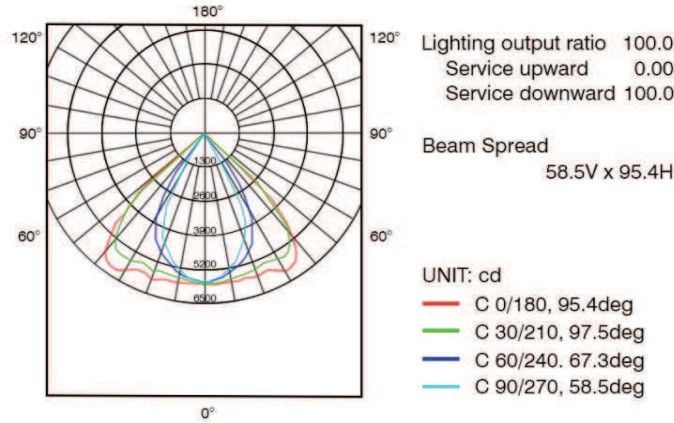

Light Rack Floodlight LED (LL3LRF95 Series up to 9,200Lm) Specification

Polar intensity diagram

LL3LRF95

M	E_{av}	E_{max}		Dia(M)
5	197	250		10x6.0
6	137	174		12x7.2
7	100	127		14x8.4
8	76	97		16x9.6
9	60	76		18x10.8

¹ Specific product and energy saving comparisons will vary with light level requirements and other aspects of a particular application. A lighting design review is recommended to identify the most economical solution for each application.

* October 2014, Specifications subject to change without notice