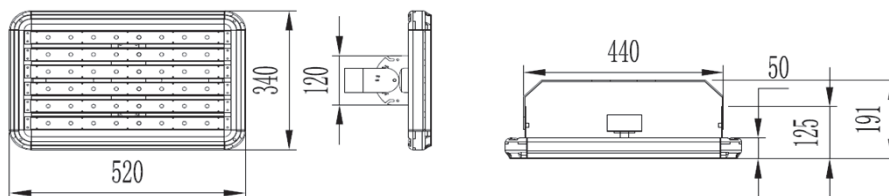

Light Rack Floodlight LED (LL3LRF95 Series up to 9,200Lm) Specification

Product Features

- High performance, up to 9,200Lm (hot lumen)
- Rugged and robust design ideal for commercial and industrial, including wet area and outdoor applications
- Modular design with individual lenses crafted to provide maximum effectiveness
- Alternative to 250W metal halide¹
- Energy Savings up to 70% compared to metal halide¹
- TM21 projected LED Life >100,000 hours at L₇₀
- High colour rendering, in excess of CRI: 70
- Colour temperature options: 4000K and 5000K
- Robust IP65 Construction
- Horizontal and Vertical mounting
- White body also available to special order
- UV Resistant Flex and plug or direct connection
- Full Australian Approvals
- Seven Year Warranty

Physical

Length: 520mm
Width: 340mm
Height: 191mm
Weight: 7.0kg ±0.3kg

Light source

Nichia (Japan) Integrated COB - 85W Array

Control and Programming

Dimming: Not suitable for dimming

Optics

Individual Glass Refracting Lenses

Construction

Fixture: Aluminium
Fixture colour: Black, White
Protection rating: IP66

Light Rack Floodlight LED (LL3LRF95 Series up to 9,200Lm) Specification

Connection

Power connection: Flex and plug or direct connection