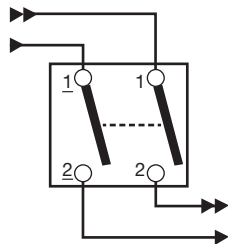

Data Sheet

Excel Life™

Switch Mechanism, Double Pole
Single Throw, 20A

CAT NO. **EM770/20DP**

Cat No	EM770/20DP
Description	Excel Life Switch Mechanism, Double Pole Single Throw, 20A
Supply voltage	230 - 240V a.c.
Current rating	20A,10AX (fluoro)
Colour	White (WE), Urban Grey (UG)
Compliance	AS/NZS 3133

Excel Life™ Switch Mechanism, Double Pole Single Throw, 20A

CAT NO. **EM770/20DP**

- Double pole for additional safety
- Excellent switching action - superior make or break contact

Product specifications	
Cat No	EM770/20DP
Supply voltage	230-240V a.c.
Current rating	20A, 10AX (fluoro)

Single product	
Cat No	Barcode
EM770/20DPWE	9321001401599
EM770/20DPUG	9321001411680

Inner box (QTY 10)		
Cat No	Barcode	Dimensions
EM770/20DPWE	9321001404033	97 x 97 x 46mm
EM770/20DPUG	9321001412342	97 x 97 x 46mm