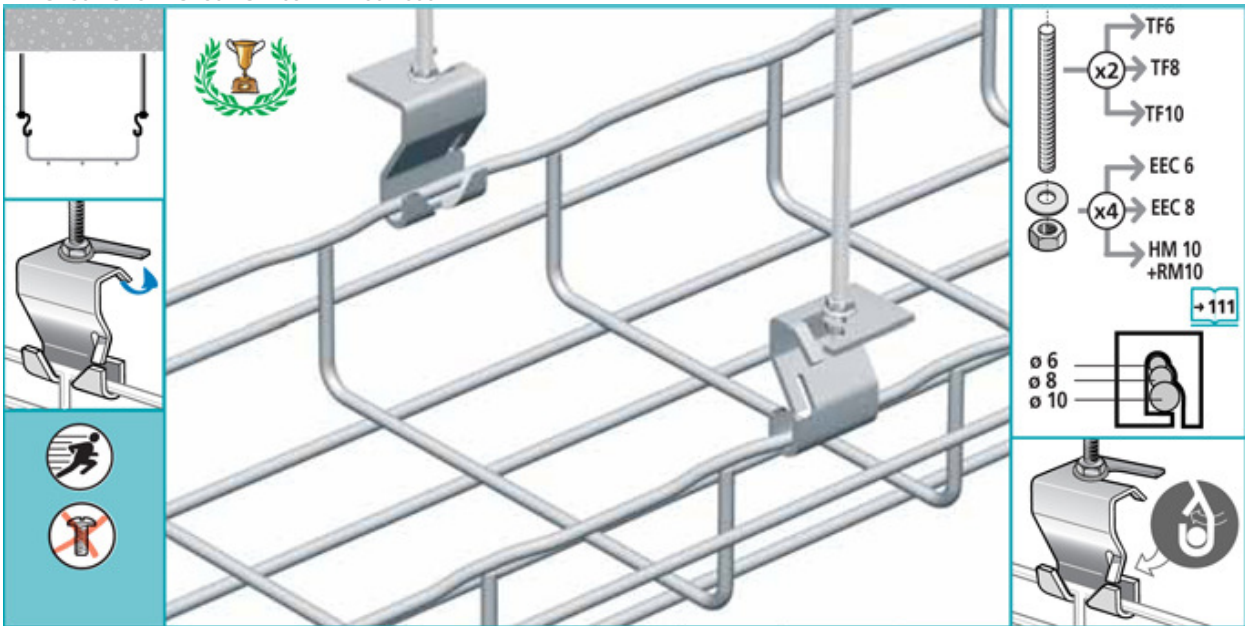

INNOVATORS IN CABLE MANAGEMENT

Home » AS

CEILING MOUNTING

Fast fix hangers - 100 to 600 mm

Print

Recommend this page

AS

 CF30 - CF54 - CF80 - CF105  100 - 600 mm