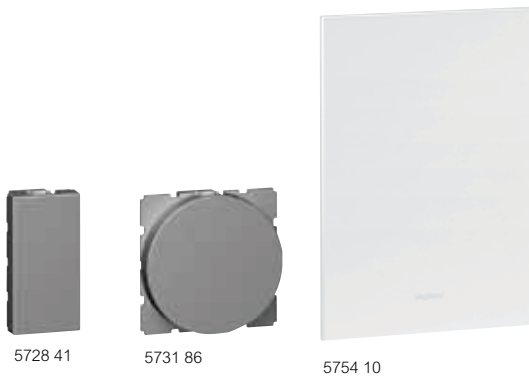

Arteor™ blank modules and cover plates

Arteor™ standard support frames

Support frames and plates selection charts (p. 90 to 91)

Mechanisms supplied with White or Magnesium cover plates
To be equipped with support frames (p. 84) and plates (p. 85 to 89)

Pack	Cat. No.		Blank modules
10	5723 41	5728 41	Square version
			1 module 22.5 x 45 mm
10	5723 42	5728 42	2 modules 22.5 x 45 mm
5	5723 43	5728 43	3 modules 22.5 x 45 mm
10	5730 86	5731 86	Round version
			2 modules
5	5730 96	5731 96	3 modules

Support frames and plates selection charts (p. 90 to 91)

Square version plates
3 finishes: White, Pearl Alu and Graphite

Pack	Cat. No.	Square series blanking cover plates
10	5754 10	For 2" x 4" boxes <ul style="list-style-type: none"> White Pearl Alu Graphite
10	5754 11	
10	5754 12	