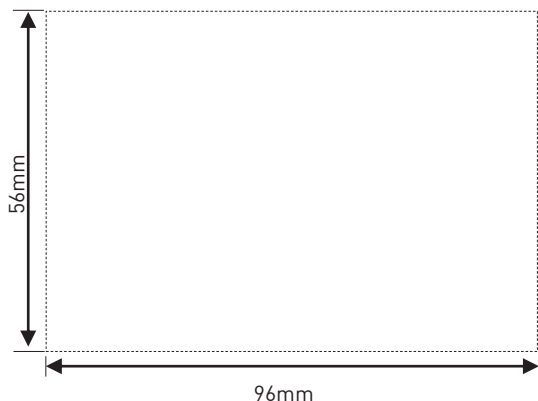

ARTEOR™ with NETATMO

Smart Switch Horizontal - 3 Gang

CAT NO. . **AWNHSW3WE, AWNHSW3MGN, AWNHSW3ALU, AWNHSW3CHP**

- Smart light switch to expand an Arteor with Netatmo installation. (requires installation of Starter kit or Basic kit)
- 3 ways to control for better user convenience: standard press on the switch, via smart device or voice control.
- Compatibility with all 3 voice assistants: Apple SIRI, Google Home and Amazon Alexa.
- Energy consumption display to keep track of energy consumption.
- Push notifications to stay informed of home status.
- Arteor range: elegant design and stylish 17 coverplates finishes available.
- Supplied complete with support frame, coverplate, paint cover and load stabilising capacitor.
- Easy to install.
- User-friendly app.

Single product		
Cat No.	Barcode	Dimensions
AWNHSW3WE	9321001488767	160 X 130 X 90mm
AWNHSW3MGN	9321001488910	
AWNHSW3ALU	9321001489061	
AWNHSW3CHP	9321001489214	

Outer box (QTY 10)		
Cat No.	Barcode	Dimensions
AWNHSW3WE	9321001489368	368 X 185 X 391mm
AWNHSW3MGN	9321001489511	
AWNHSW3ALU	9321001489665	
AWNHSW3CHP	9321001489818	

Glass and tile cut-out dimensions:

Legrand - Australia
1300 369 777
www.legrand.com.au
ABN 31 000 102 661

Legrand - New Zealand
0800 476 009
www.legrand.co.nz

Refer to your group buying office, Legrand Sales Representative or Legrand Sales Office for pricing.

Please note: specifications are subject to change without prior notice.