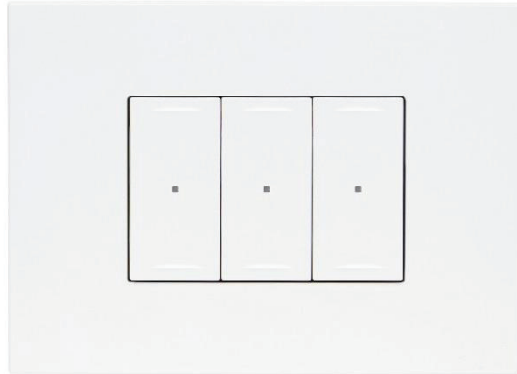

# Data Sheet

ARTEOR™ with NETATMO

Smart Switch Horizontal - 3 Gang

CAT NO. **AWNHSW3WE, AWNHSW3MGN, AWNHSW3ALU, AWNHSW3CHP**

Cat No.	<b>AWNHSW3WE</b>	<b>AWNHSW3MGN</b>	<b>AWNHSW3ALU</b>	<b>AWNHSW3CHP</b>
Colour	White (WE)	Magnesium (MGN)	Aluminium (ALU)	Champagne (CHP)
Description	Smart Switch Horizontal 3 Gang, 3 Module, 3 Wire			
Nominal Input Voltage	240V a.c.			
Min. Load	5W			
Max. Load	300W			
No. of Gang	3 Gang			
No. of Module	2 Module			
Wired/Wireless	Wired			
IP Rating	IP2X			
Mounting Centre	84mm			
Product dimensions (W X H X D)	127 X 92 X 42mm			
Wireless connectivity	Zigbee 2.4Ghz to 2.4835Ghz			
Compliance	AS/NZS 60669.2.1, AS/NZS 4268, ETSI EN 300 328			

## Smart Switch Horizontal - 3 Gang

CAT NO. . **AWNHSW3WE, AWNHSW3MGN, AWNHSW3ALU, AWNHSW3CHP**

- Smart light switch to expand an Arteor with Netatmo installation. (requires installation of Starter kit or Basic kit)
- 3 ways to control for better user convenience: standard press on the switch, via smart device or voice control.
- Compatibility with all 3 voice assistants: Apple SIRI, Google Home and Amazon Alexa.
- Energy consumption display to keep track of energy consumption.
- Push notifications to stay informed of home status.
- Arteor range: elegant design and stylish 17 coverplates finishes available.
- Supplied complete with support frame, coverplate, paint cover and load stabilising capacitor.
- Easy to install.
- User-friendly app.

Single product		
Cat No.	Barcode	Dimensions
AWNHSW3WE	9321001488767	160 X 130 X 90mm
AWNHSW3MGN	9321001488910	
AWNHSW3ALU	9321001489061	
AWNHSW3CHP	9321001489214	

Outer box (QTY 10)		
Cat No.	Barcode	Dimensions
AWNHSW3WE	9321001489368	368 X 185 X 391mm
AWNHSW3MGN	9321001489511	
AWNHSW3ALU	9321001489665	
AWNHSW3CHP	9321001489818	