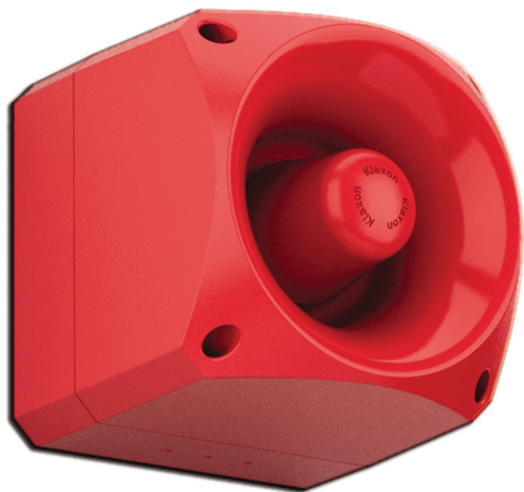

Catalogue No: **KL980542**

SOUNDER NEXUS 10-60VDC 105dB IP66

Signalling Devices > Sound Indication > Electronic Sounders > Klaxon Electronic Sounders > Nexus Sounders > Klaxon Nexus 105

Nexus 64 tone Electronic sander, 10-60VDC, IP66, 105dB

The Nexus sander is a high output, low current consumption sander designed for fire and industrial applications. The Nexus Sander is also available with a high output xenon beacon, ensuring a very effective audio-visual signal. 105, 110 and 120dB units are available as well as the Nexus Voice model, which allows pre-recorded sounds to be played. Different alarms can be activated with three separate stages (in the 105, stages only available in the DC models).

Representative Photo Only
(actual product may vary based on configuration selections)

SPECIFICATIONS

Beacon Option	None
IP rating	IP66
Number Of Alarms	3
Number of Tones	64
Operating Current Type	DC
Operating Voltage - Max	60
Operating Voltage - Min	10
Sound output	105
Current Draw	18 - 40

SOUNDER NEXUS 10-60VDC 105dB IP66

Signalling Devices > Sound Indication > Electronic Sounders > Klaxon Electronic Sounders > Nexus Sounders > Klaxon Nexus 105