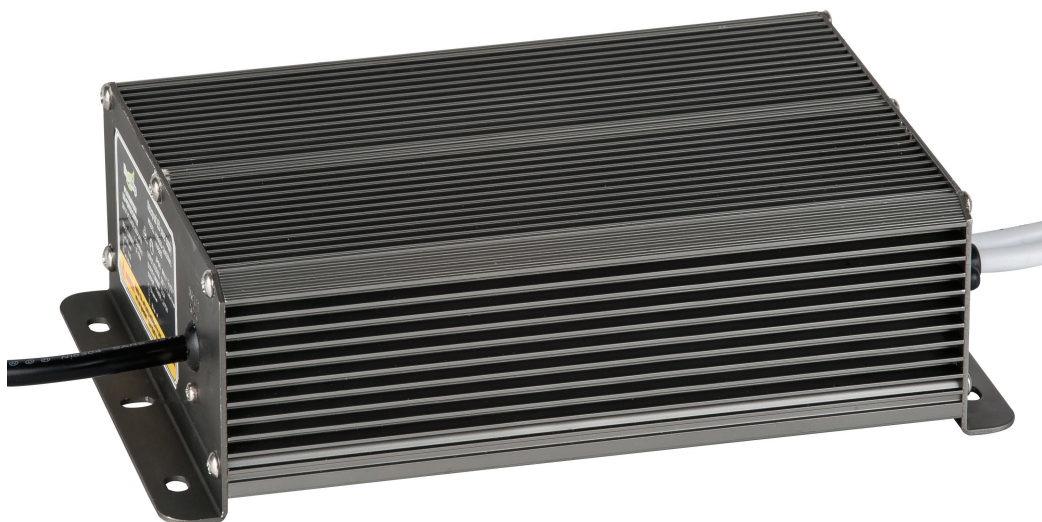

LED 150w Outdoor Driver

Lighting by Havit

ORDER CODE:

- **HV9658-12V150W**

PRODUCT FEATURES

- Suits All Havit 12v DC Products
- Flex & Plug Included
- Suitable for Domestic Use only
- Must be installed with adequate Ventilation
- Short Circuit Protection
- Overload Protection

PRODUCT SPECIFICATIONS

Input Voltage: 240v AC

Output Voltage: 12v DC

IP Rating (IP): IP66

Power (w): 150w

For more information contact Havit Lighting

ADDRESS:

143 Beauchamp Road
Matraville NSW 2036
Australia