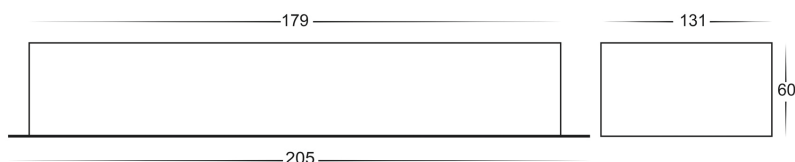

PRODUCT SPECIFICATIONS

Input Voltage: 240v AC

Output Voltage: 12v DC

IP Rating (IP): IP66

Power (w): 150w

For more information contact Havit Lighting

ADDRESS:

143 Beauchamp Road
Matraville NSW 2036
Australia