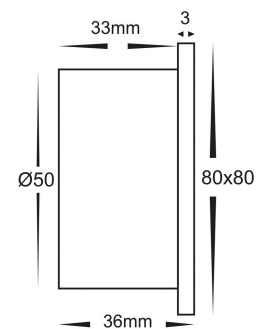

Input Voltage: 12v DC

Power (w): 3w

Material: 316 Stainless Steel

Colour: Stainless Steel

IP Rating (IP): IP67

Lumens (lm): Cool White 6000k, 200lm
Warm White 3000k, 180lm

Beam Angle: 40 degrees

Warranty: 2 years replacement

Cutout with Canister
Ø76

Cutout without Canister
Ø60

Must be used with a suitable 12v DC LED driver

For more information contact Havit Lighting