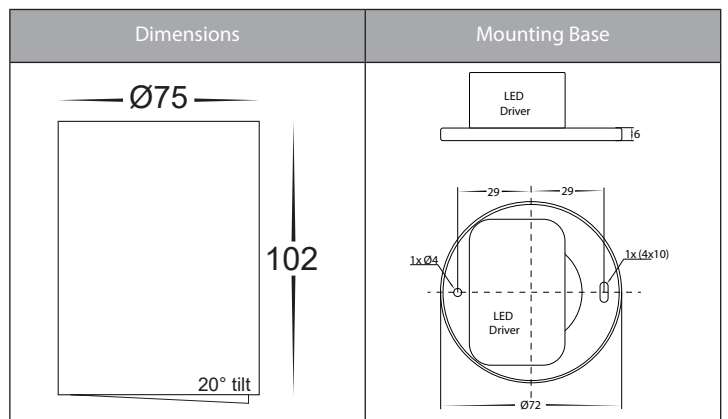

## Product Specifications

Name	Nella
Material	Aluminium
Colour	White or Black
IP Rating	IP40
Tilt	20°
Installation Type	Ceiling - Surface Mounted
Lamp Base	Built in LED
Protection Class	1 (Earth Required)
Max Wattage	7w
Lamp Expectancy	<30,000hrs
Diffuser Type	Semi Frosted Glass
CRI	CRI>80
Dimmable	Yes - Triac
IK Rating	IK07
Warranty	3 Years Replacement*

## Product Ordering

Image	Part Number	Colour Temp	Lumens	Input Voltage	Beam Angle	Included LED	Barcode
	<b>HV5812T-BLK</b>	3000k 4000k 5500k	600lm 640lm 605lm	240v AC	60°	<b>TRI Colour</b> 7w Built in LED	9350418011916
	<b>HV5812T-WHT</b>	3000k 4000k 5500k	600lm 640lm 605lm	240v AC	60°	<b>TRI Colour</b> 7w Built in LED	9350418011923