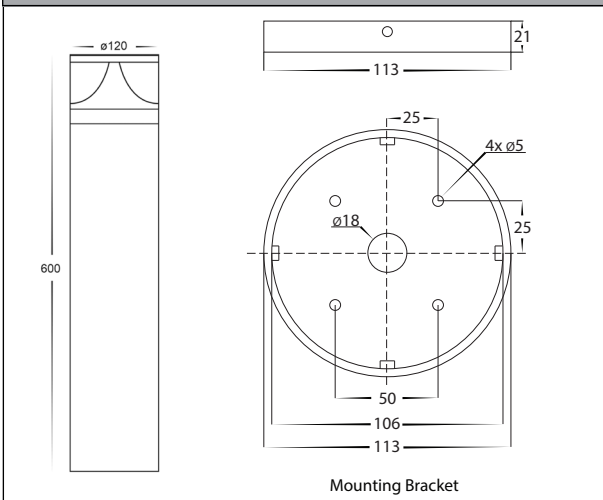

DIMENSIONS

COLOUR TEMP

IP RATING

APPROVAL

IMAGE	PART NUMBER	COLOUR TEMP	LUMENS	INPUT VOLTAGE	BEAM ANGLE	INCLUDED LED
	HV1628T-BLK-240V-RND	3000K 4000K 5500K	960lm 1020lm 1080lm	240v AC	120°	TRI Colour 12w Built in LED
	HV1628T-BLK-24V-RND	3000K 4000K 5500K	960lm 1020lm 1080lm	24v DC	120°	TRI Colour 12w Built in LED <small>Must be used with a 24v DC LED Driver</small>