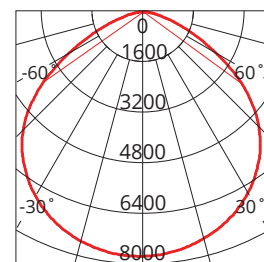

BENZINA150W

BEN150W-5K

SAP CODE: 2002063

Photometric Diagram

Unit: cd
C0/180 108.7deg
C90/270 108.0deg

Sturdy & Versatile LED Canopy Light

BENZINA, with its clean architectural lines and 130lm/W high output, delivers optimum illumination.

PHOTOMETRIC

Efficacy	129lm/W
LED	SMD
CCT	5000K
CRI	>80
Beam Angle	110°

ELECTRICAL

Driver	Integral
Supply Input	220-240V, 50/60Hz
Driver Output Voltage	48V DC
Power Factor	>0.9
LED Input Current (nominal)	3000mA
Useful life @Ta25° (L70)	50,000hr