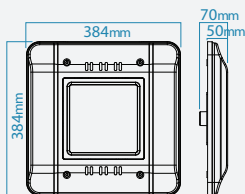

BENZINA150W

BEN150W-5K

SAP CODE: 2002063

Photometric Diagram

Unit: cd
C0/180 108.7deg
C90/270 108.0deg

Sturdy & Versatile LED Canopy Light

BENZINA, with its clean architectural lines and 130lm/W high output, delivers optimum illumination.

KEY INFORMATION

Lumen Output	19320lm
Input Power	150W
Hole Cutout Size	N/A
Install	SURFACE MOUNT
Dimming Options	0-10V Dimming
Fitting Colour	WHITE
Warranty	5yr
IP Rating	IP65
IK Rating	IK08
IC Rating	N/A
Rebate Scheme Approvals	N/A

PHOTOMETRIC

Efficacy	129lm/W
LED	SMD
CCT	5000K
CRI	>80
Beam Angle	110°

ELECTRICAL

Driver	Integral
Supply Input	220-240V, 50/60Hz
Driver Output Voltage	48V DC
Power Factor	>0.9
LED Input Current (nominal)	3000mA
Useful life @Ta25° (L70)	50,000hr

CONSTRUCTION

Housing	Aluminium
Optics	Glass
Adjustable Angle	N/A
Fixings/Hardware	Mounting Screws
Connection Type	1m Flex
Total Weight	5.4kg
Dimensions	384 x 384 x 50mm
Operating Ambient Temp.	-40 to 50°C
Electrical Classification	Class 1