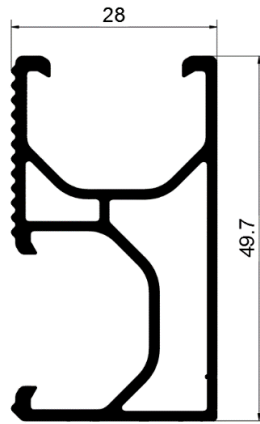

■ **GS-SR-4400-B** (Black Anodised 4400mm Length SR Rail)

● **Technical Specification**

Application	Used for Gracesolar Roof Mounting System	Material	AL6005-T5
Packaging	6 PCS / bundle or customized	Color	Black
Dimension	W28mm*H49.7mm	Standard	AS_NZS1170.2-2011
Length	4400mm		