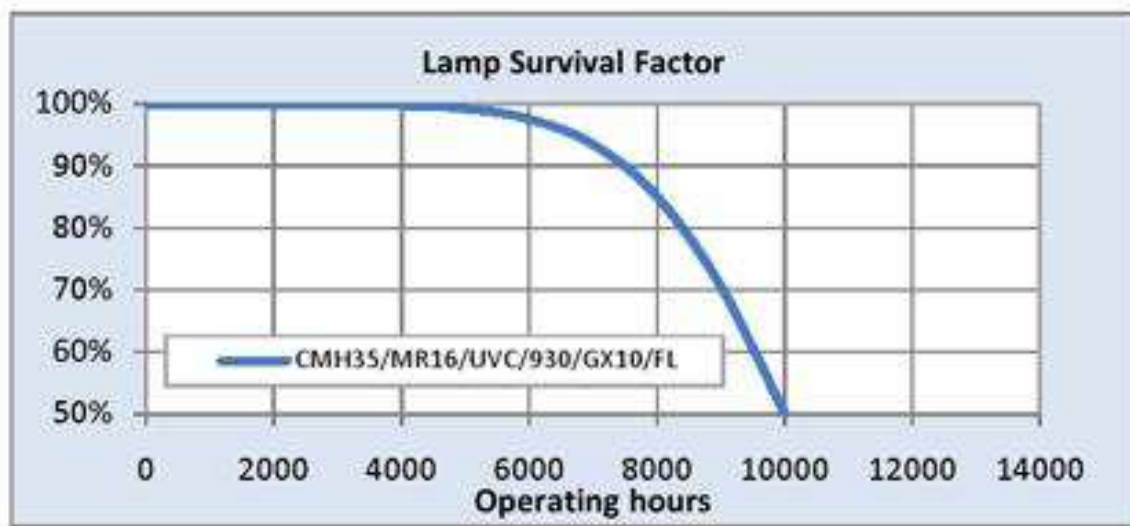

Survival Data

Downloads & Links

[Go to the catalog site (HTTP)](#)

[HID Lamps Spectrum Catalogue (EN) (PDF)](#)

[ConstantColor™ CMH Ultra Brochure (PDF)](#)

[ConstantColor™ White Light CMH Brochure (PDF)](#)

[ConstantColor™ CMH MR16 Data sheet (PDF)](#)

[CMH Product Safety Data Sheet (PDF)](#)

[Lighting design tools & calculators (HTTP)](#)