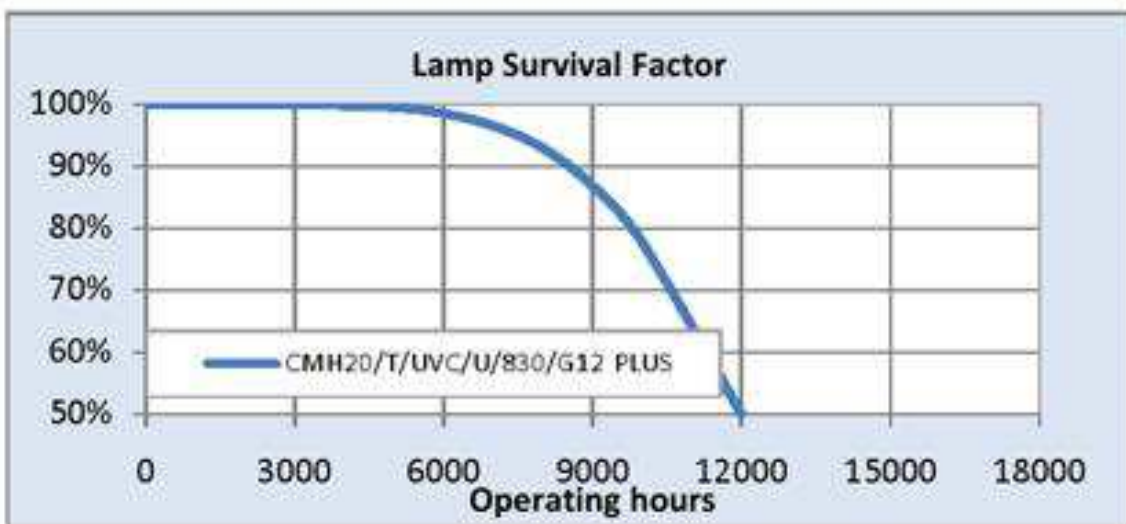

Survival Data