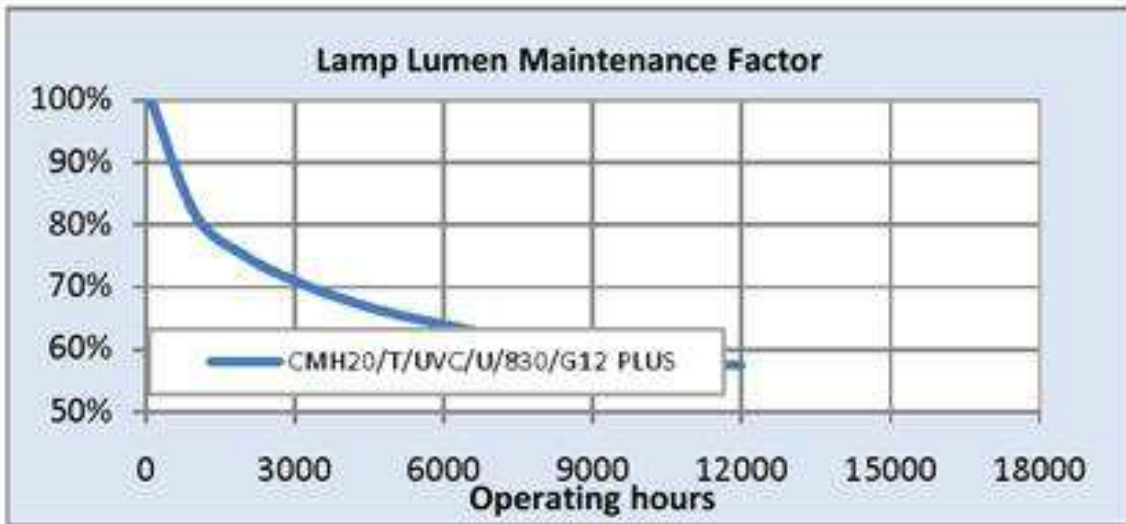

Lumen maintenance data