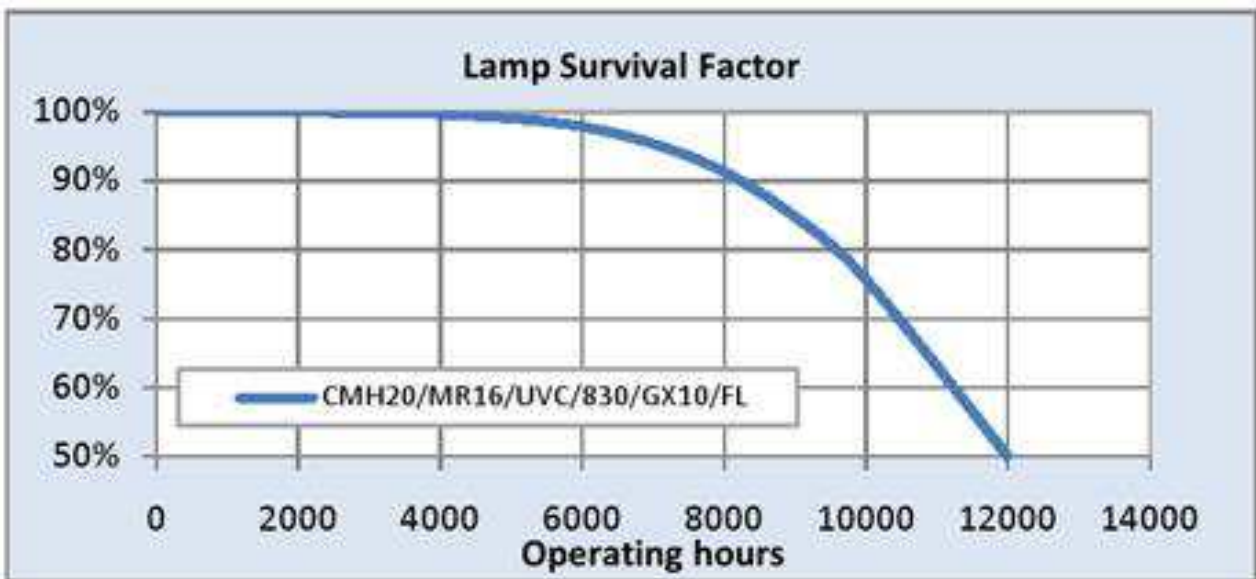

Survival Data