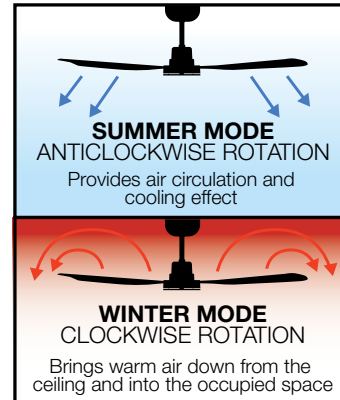

3 speed wall controller with light switch and 12 speed remote control with on/off, forward/reverse, dimming function, natural wind mode and 3 timer settings included.

Wall controller and remote cannot be used in conjunction with each other.

REVERSIBLE ROTATION

Mountable on ceilings with a maximum angle of 15°.

MODELS WITH LED LIGHT

SCUDC48WHLED3

SCUDC48WHLED4

- Dimmable using remote control included with fan
- CCT LED light can be set to warm white, cool white or daylight
- LED light can be controlled using wall switch or remote control included with fan