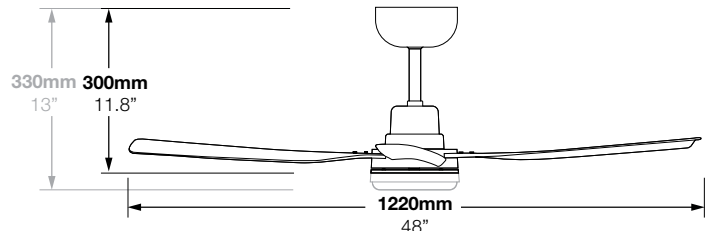

DIMENSIONS

3 BLADE MODEL WITH/WITHOUT LED LIGHT

4 BLADE MODEL WITH/WITHOUT LED LIGHT

Dimensions in grey are for models with LED light.

OPTIONAL DOWNRODS

MODEL	LENGTH	COLOUR
RODDC900WH	900mm	White
RODDC1500WH	1500mm	White