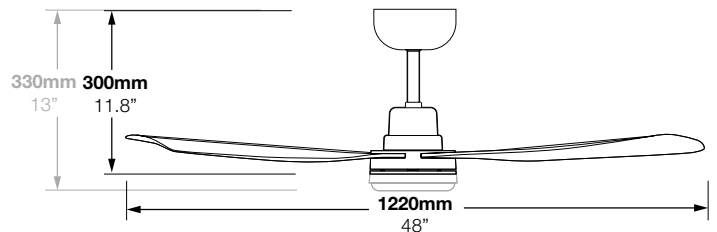

DIMENSIONS

3 BLADE MODEL WITH/WITHOUT LED LIGHT

4 BLADE MODEL WITH/WITHOUT LED LIGHT

Dimensions in grey are for models with LED light.

OPTIONAL DOWNRODS

MODEL	LENGTH	COLOUR
RODDC900WH	900mm	White
RODDC1500WH	1500mm	White