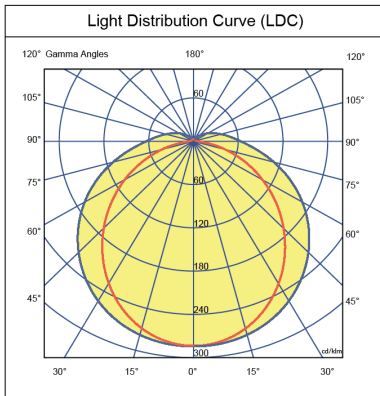

WYPLASH WPUT

Exterior Lighting / Weatherproof

DAVISLIGHTING

Lighting Data