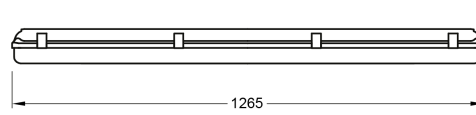

Mounting Methods

Surface Mounted

Pendant

WYPLASH WPUT

Exterior Lighting / Weatherproof

Specifications

Model	WPUT435-R85S25
Body Colour	Grey
Nominal Power (W)	35
Input Voltage (V)	220-240
Frequency (Hz)	50/60
Luminaire Flux (lm)	4200
Luminaire Efficacy (lm/W)	120
CRI (Ra)	>80
Power Factor	>0.9
CCT (K)	5000
Beam Angle (°)	120
Luminaire Rated Life (hr)	>50000 @ L70
Operating Temp. (°C)	-20 to 35
Weight (kg)	2.2
IK Rating	IK08

Packaging Details

Model	WPUT435-R85S25
Product Carton Qty per box (pc)	1
Product Carton Dimension (mm)	1270 x 130 x 93
Product Carton Weight (kg)	2.6
Master Carton Qty per box (pc)	4
Master Carton Dimension (mm)	1289 x 280 x 210
Master Carton Weight (kg)	8.4

WYPLASH WPUT

Exterior Lighting / Weatherproof

DAVISLIGHTING

Lighting Data

Dimension

WPUT435

davislighting.com davislighting.com.au

All photometric and electrical data published are of $\pm 10\%$ tolerance. Characteristics and specifications may change without notice. All electrical installations / connections should be carried out by a suitably qualified person. Application images are indicative only and may not contain actual Davis product. The information contained in this publication is typical and must not be interpreted as a guarantee of individual product performance.