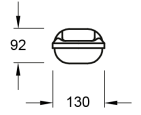

Packaging Details

Model	WPUT435-R85S25
Product Carton Qty per box (pc)	1
Product Carton Dimension (mm)	1270 x 130 x 93
Product Carton Weight (kg)	2.6
Master Carton Qty per box (pc)	4
Master Carton Dimension (mm)	1289 x 280 x 210
Master Carton Weight (kg)	8.4

WYPLASH WPUT

Exterior Lighting / Weatherproof

DAVISLIGHTING

Lighting Data

Dimension

WPUT435

davislighting.com davislighting.com.au

All photometric and electrical data published are of $\pm 10\%$ tolerance. Characteristics and specifications may change without notice. All electrical installations / connections should be carried out by a suitably qualified person. Application images are indicative only and may not contain actual Davis product. The information contained in this publication is typical and must not be interpreted as a guarantee of individual product performance.