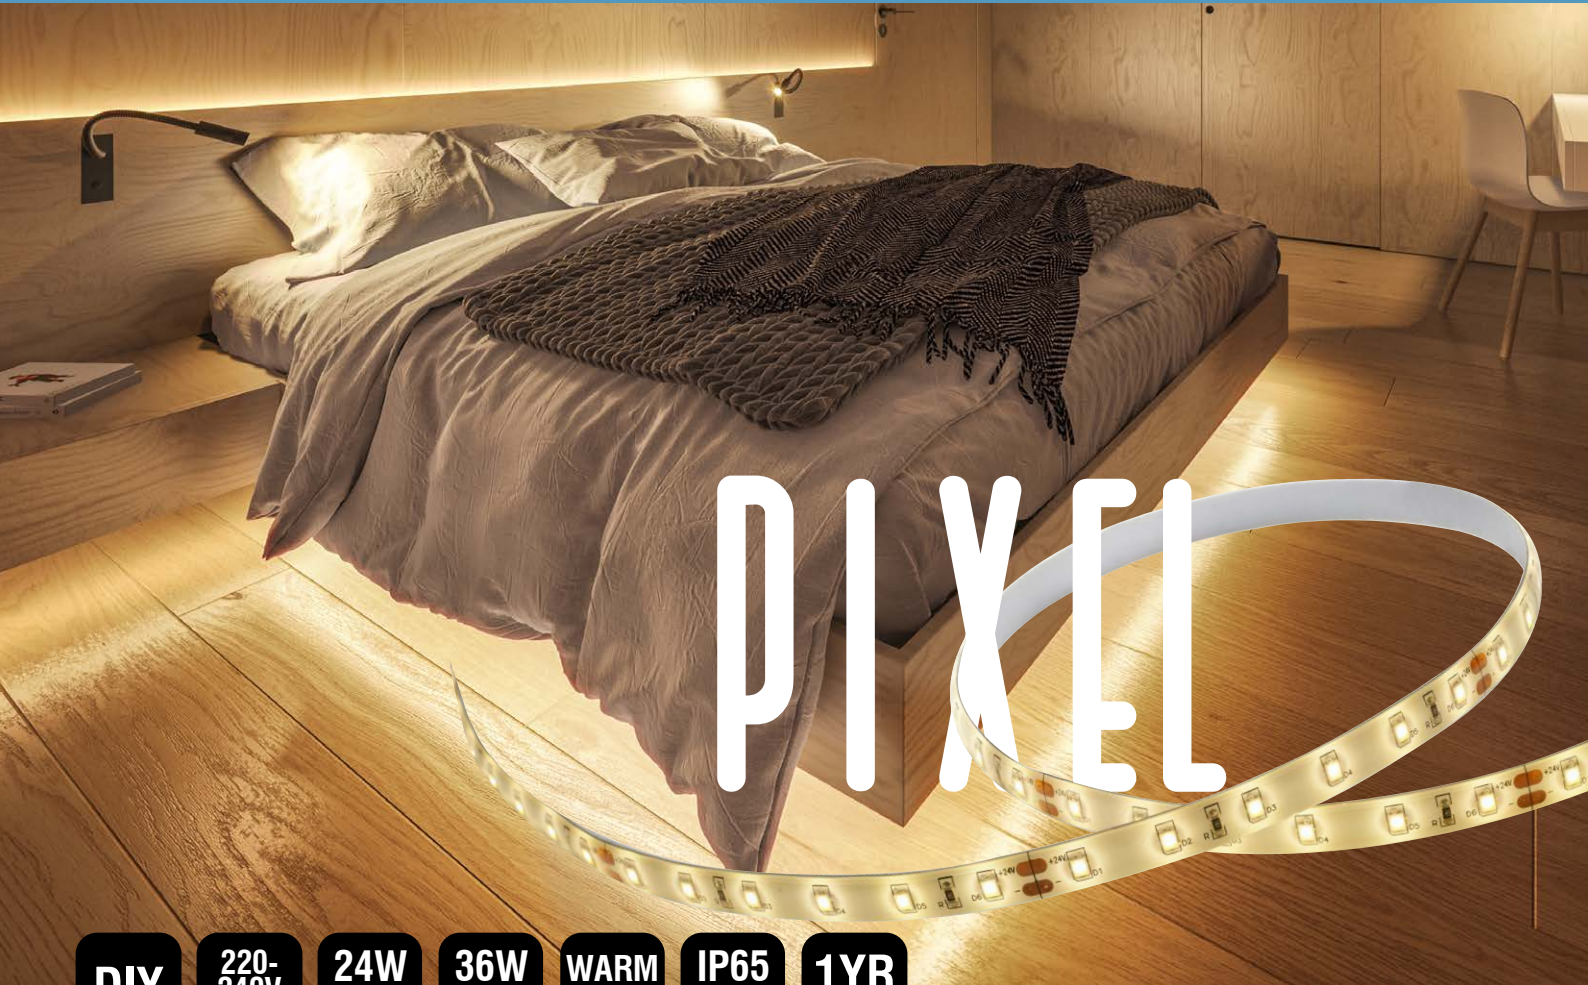

PIXEL WARM WHITE LED STRIP LIGHT KITS

DIY   **220-240V AC**   **24W** 2000lm TOTAL   **36W** 2400lm TOTAL   **WARM WHITE**   **IP65** STRIP ONLY   **1YR** WARRANTY

— 5m —   — 10m —

LED strip lights bring flexibility in to the home, allowing you to be creative with lighting designs. Our flexible and trimmable LED strip lights are ideal for accent lighting of kitchen, office, closet, shelves, bar, restaurant and many other locations around your home.

Each strip is weather-resistant (IP65) and can be used indoors, including wet areas, and outdoors providing the transformer is situated and/or contained away from any water source or moisture.

- 60 LED's per metre
- Cutable every 10cm or every 6 LED's
- Double-sided 3M adhesive tape for firm holding on surfaces
- Also available in Cool White and RGB

This DIY Strip Light Kit is a bright warm white "Do It Yourself" kit to customise and create your own solution:

- 5 metre or 10 metre LED Strip - Warm White
- 240VAC to 24VDC adaptor with inline switch and barrel plug
- 4 x 2-Pin straight strip joiners
- Mounting clips (10 for 5m, 20 for 10m)
- Pre-fitted with 3M™ self adhesive tape

APPLICATIONS

- Ideal for any residential or commercial interior space
- Add accent lighting in rooms, hallways or stairs.