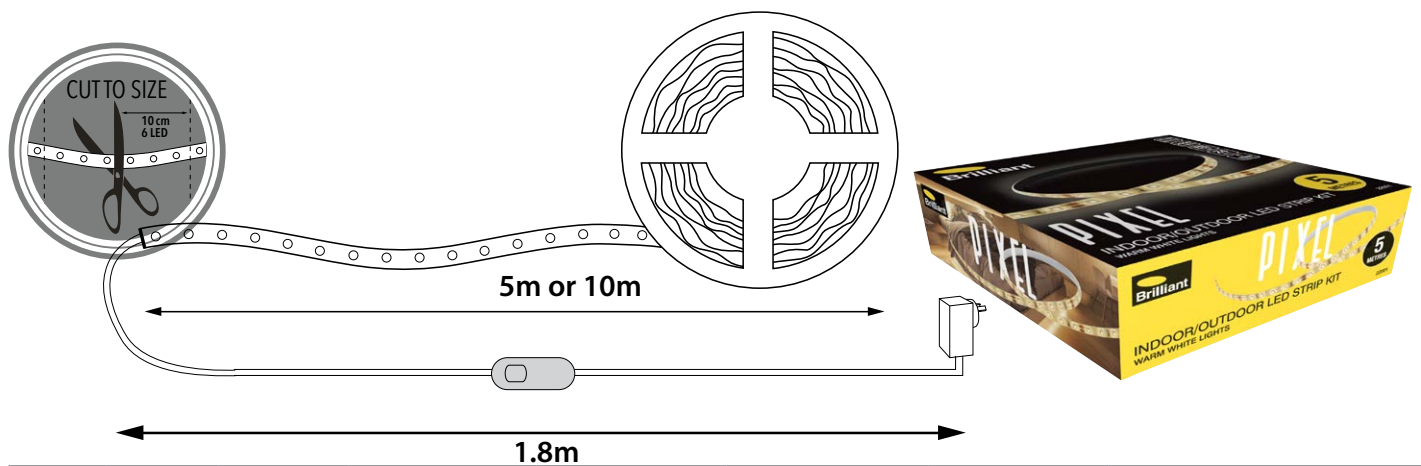

Each strip is weather-resistant (IP65) and can be used indoors, including wet areas, and outdoors providing the transformer is situated and/or contained away from any water source or moisture.

- 60 LED's per metre
- Cutable every 10cm or every 6 LED's
- Double-sided 3M adhesive tape for firm holding on surfaces
- Also available in Cool White and RGB

This DIY Strip Light Kit is a bright warm white "Do It Yourself" kit to customise and create your own solution:

- 5 metre or 10 metre LED Strip - Warm White
- 240VAC to 24VDC adaptor with inline switch and barrel plug
- 4 x 2-Pin straight strip joiners
- Mounting clips (10 for 5m, 20 for 10m)
- Pre-fitted with 3M™ self adhesive tape

### INCLUDED IN BOX

5 metre or 10 metre LED Strip - Warm White

240VAC to 24VDC adaptor with inline switch and barrel plug

4 x 2-Pin straight strip joiners

Mounting clips

Pre-fitted with 3M™ self adhesive tape