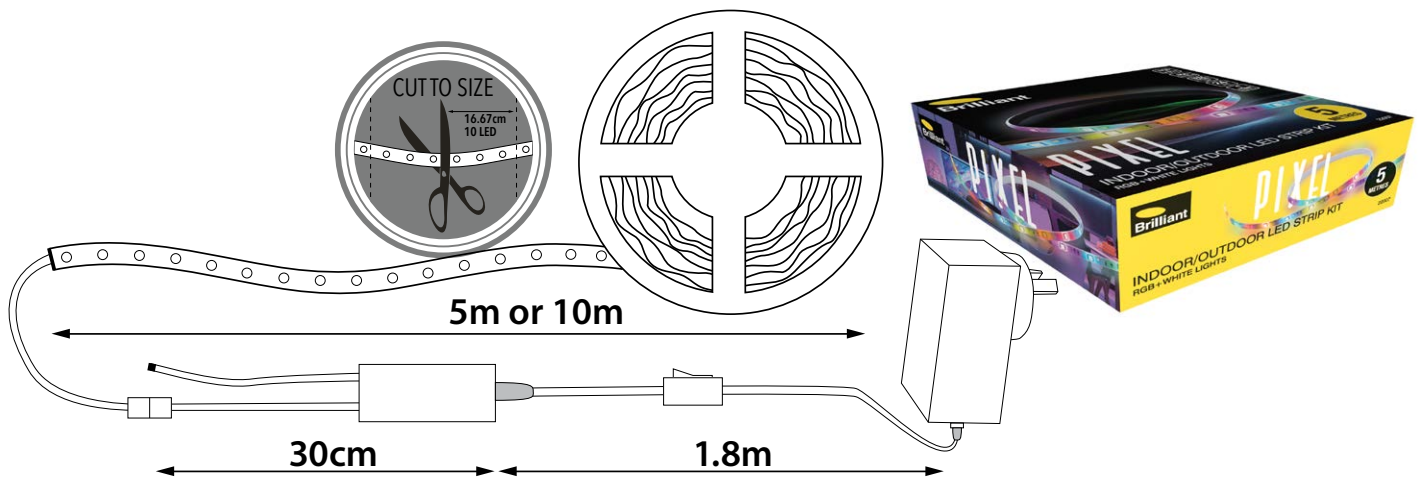

Each strip is weather-resistant (IP65) and can be used indoors, including wet areas, and outdoors providing the transformer is situated and/or contained away from any water source or moisture.

- 30 RGB and 30 White LED's per metre
- Cuttable every 16.67cm or every 5 x RGB & 5x Cool White LED's
- Double-sided 3M adhesive tape for firm holding on surfaces
- Also available in Cool White and Warm White

This DIY Strip Light Kit is a bright warm white "Do It Yourself" kit to customise and create your own solution:

- 5 metre or 10 metre LED Strip - RGB and White
- 240VAC to 24VDC adaptor with inline switch and barrel plug
- 40 button infrared remote and controller
- 4 x 5-Pin straight strip joiners
- Mounting clips (10 for 5m, 20 for 10m)
- Pre-fitted with 3M™ self adhesive tape

INSTALLATION

Do-It-Yourself

INCLUDED IN BOX

5 metre or 10 metre LED Strip - RGB & White

240VAC to 24VDC adaptor with inline switch and barrel plug

IR Receiver for Infrared remote

40 button Infrared remote with battery

4 x 5-Pin straight strip joiners

Mounting clips

Pre-fitted with 3M™ self adhesive tape

ACCESSORIES (sold separately)

Smart Connector 20794

	MODEL	Length	DESCRIPTION	BOX SIZE	GROSS WEIGHT	BOX QTY	BARCODE/TUN
RETAIL BOX	22007	5m	Pixel RGB and White LED Strip Light Kit	W171 x H160 x D70 mm	0.43kg	1 pc	9 312641 220077 >
INNER CTN	22007	5m	Pixel RGB and White LED Strip Light Kit	W445 x H320 x D185 mm	6.00 kg	12 pc	19312641220074
RETAIL BOX	22008	10m	Pixel Warm White LED Strip Light Kit	W235 x H240 x D63 mm	0.71 kg	1 pc	9 312641 220084 >
INNER CTN	22008	10m	Pixel RGB and White LED Strip Light Kit	W490 x H330 x D255 mm	8.10 kg	10 pc	19312641220081