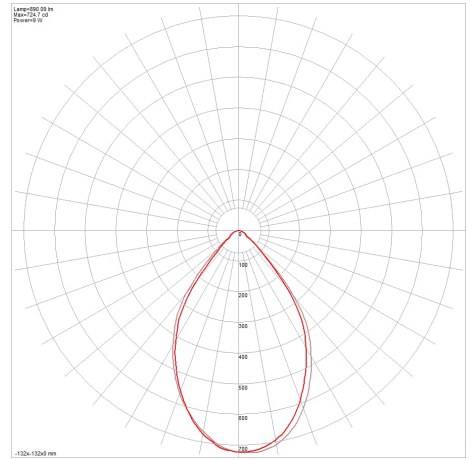

**DIMENSIONS**

<b>Cutout</b>	92 mm
<b>Product Diameter</b>	106 mm
<b>Product Height</b>	84 mm
<b>Product Weight</b>	280 g

**Ordering Information**

<b>Order code</b>	<b>Item Code</b>	<b>Description</b>
12415	<b>MAXIMUS-12415</b>	8W Low-Glare LED Downlight - 90mm - TRI-CCT - White
12416	<b>MAXIMUS-12416</b>	8W Low-Glare LED Downlight - 90mm - TRI-CCT - Black

## Photometrics

**Maximus/12415/4000K**

**Maximus/12415/3000K**

**Maximus/12415/5700K**

**Maximus/12416/3000K**

**Maximus/12416/5700K**

**Maximus/12416/4000K**