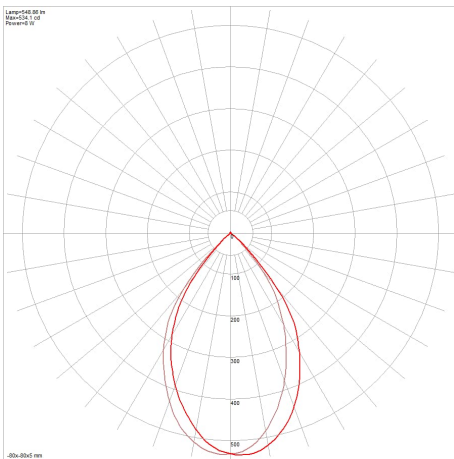

**DIMENSIONS**

<b>Cutout</b>	92 mm
<b>Product Diameter</b>	106 mm
<b>Product Height</b>	84 mm
<b>Product Weight</b>	280 g

**Ordering Information**

<b>Order code</b>	<b>Item Code</b>	<b>Description</b>
12415	<b>MAXIMUS-12415</b>	8W Low-Glare LED Downlight - 90mm - TRI-CCT - White
12416	<b>MAXIMUS-12416</b>	8W Low-Glare LED Downlight - 90mm - TRI-CCT - Black

## Photometrics

**Maximus/12415/4000K**

**Maximus/12415/3000K**

**Maximus/12415/5700K**

**Maximus/12416/3000K**

**Maximus/12416/5700K**

**Maximus/12416/4000K**