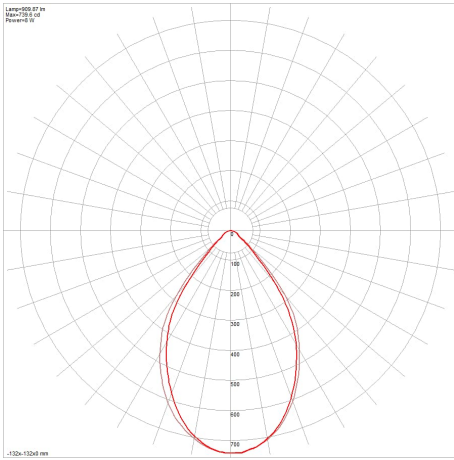

**DIMENSIONS**

<b>Cutout</b>	92 mm
<b>Product Diameter</b>	106 mm
<b>Product Height</b>	84 mm
<b>Product Weight</b>	280 g

**Ordering Information**

<b>Order code</b>	<b>Item Code</b>	<b>Description</b>
12415	<b>MAXIMUS-12415</b>	8W Low-Glare LED Downlight - 90mm - TRI-CCT - White
12416	<b>MAXIMUS-12416</b>	8W Low-Glare LED Downlight - 90mm - TRI-CCT - Black

## Photometrics

**Maximus/12415/4000K**

**Maximus/12415/3000K**

**Maximus/12415/5700K**

**Maximus/12416/3000K**

**Maximus/12416/5700K**

**Maximus/12416/4000K**