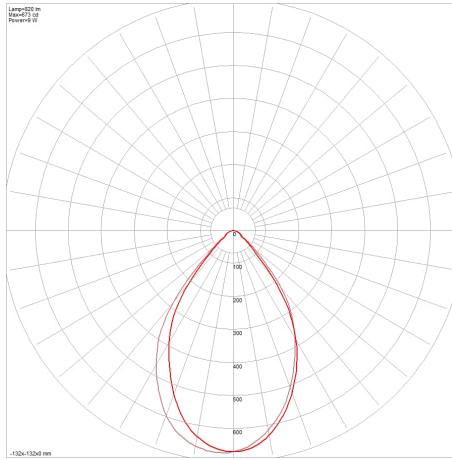

**DIMENSIONS**

<b>Cutout</b>	92 mm
<b>Product Diameter</b>	106 mm
<b>Product Height</b>	84 mm
<b>Product Weight</b>	280 g

**Ordering Information**

<b>Order code</b>	<b>Item Code</b>	<b>Description</b>
12415	<b>MAXIMUS-12415</b>	8W Low-Glare LED Downlight - 90mm - TRI-CCT - White
12416	<b>MAXIMUS-12416</b>	8W Low-Glare LED Downlight - 90mm - TRI-CCT - Black

## Photometrics

**Maximus/12415/4000K**

**Maximus/12415/3000K**

**Maximus/12415/5700K**

**Maximus/12416/3000K**

**Maximus/12416/5700K**

**Maximus/12416/4000K**