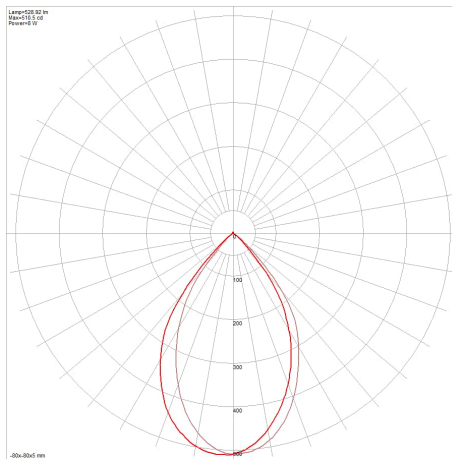

**DIMENSIONS**

<b>Cutout</b>	92 mm
<b>Product Diameter</b>	106 mm
<b>Product Height</b>	84 mm
<b>Product Weight</b>	280 g

**Ordering Information**

<b>Order code</b>	<b>Item Code</b>	<b>Description</b>
12415	<b>MAXIMUS-12415</b>	8W Low-Glare LED Downlight - 90mm - TRI-CCT - White
12416	<b>MAXIMUS-12416</b>	8W Low-Glare LED Downlight - 90mm - TRI-CCT - Black

## Photometrics

**Maximus/12415/4000K**

**Maximus/12415/3000K**

**Maximus/12415/5700K**

**Maximus/12416/3000K**

**Maximus/12416/5700K**

**Maximus/12416/4000K**