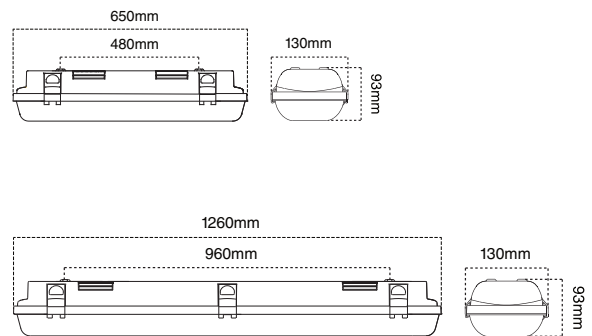

Finish

Grey

Product Specification

Voltage	230V~ 50Hz		
Power Consumption	12W	24W	48W
Light Colour Options	Cool white (CW)		
Colour Temperature	4000K		
Colour Rendering Index	> 80		
Warranty	3 Years		
Working Temperature	-10°C – +40 °C		
IP Rating	IP65		
Electrical Classification	Class I		

Product Range

Code	Wattage	Lumens
AT9890	12W	900lm
AT9891	24W	1850lm
AT9895	24W	1850lm
AT9896	48W	3800lm

Dimensions

Code	Length	Width	Height
AT9890	650mm	130mm	93mm
AT9891	650mm	130mm	93mm
AT9895	1260mm	130mm	93mm
AT9896	1260mm	130mm	93mm