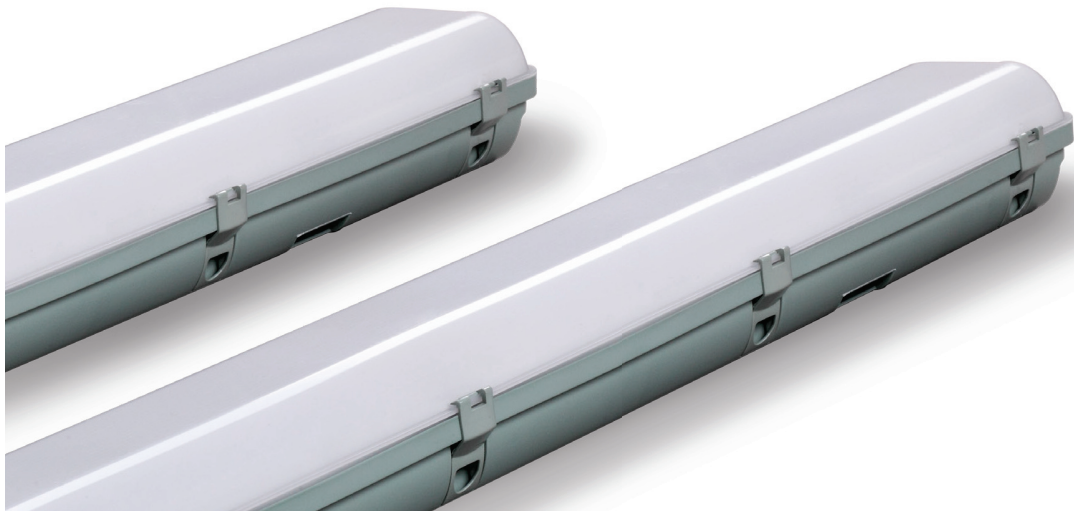

atomⁱ

WEATHERPROOF LED BATTENS

600MM AND 1200MM WEATHERPROOF LED BATTENS

FEATURES

- Ideal for residential and commercial lighting applications
- Single and Twin LED batten
- 600mm and 1200mm weatherproof batten

COLOUR TEMPERATURE
Cool White

DIFFERENT WATTAGES
12W, 24W and 48W

IP RATING
IP65

3
YEAR

WARRANTY
Three year warranty

Product Datasheet

Description

600mm and 1200mm Weatherproof LED Battens.

Finish

Grey

Product Specification

Voltage	230V~ 50Hz		
Power Consumption	12W	24W	48W
Light Colour Options	Cool white (CW)		
Colour Temperature	4000K		
Colour Rendering Index	> 80		
Warranty	3 Years		
Working Temperature	-10°C – +40 °C		
IP Rating	IP65		
Electrical Classification	Class I		