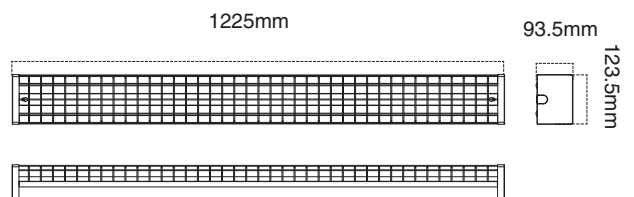

Product Datasheet

Description

2ft 24W 4000K LED Wide Body Wire Guard Batten
4ft 24W 4000K LED Wide Body Wire Guard Batten
4ft 44W 4000K LED Wide Body Wire Guard Batten

Finishes

White (WH)

Product Specification

Voltage	230V~ 50Hz
Power consumption	24W and 44W
Light colour options	Cool White (WH)
Lumen output (lm)	2400lm and 4400lm
Colour Temperature	4000K
Colour Rendering Index	80
Beam Angle	136°
Dimmable	No
Warranty	3 Years
Working temperature	-10° – +40°
IP Rating	IP20
Energy Rating	A

Product Range

Atom Code	Order Code
AT9884/CW	11819
AT9885/CW	11470
AT9886/CW	11058

Dimension & Weight

	Length	Height	Width
AT9884	622mm	93.5mm	123.5mm
AT9885	1225mm	93.5mm	123.5mm
AT9886	1225mm	93.5mm	123.5mm

AT9884

AT9885

AT9886

Information is subject to change without prior notice

Images are for illustrative purpose only