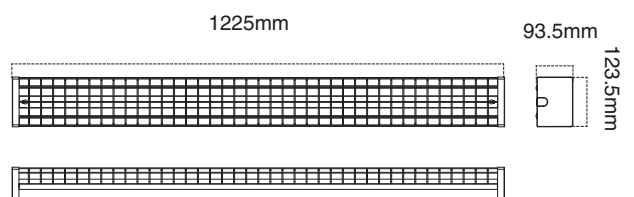

AT9886

Information is subject to change without prior notice

Images are for illustrative purpose only