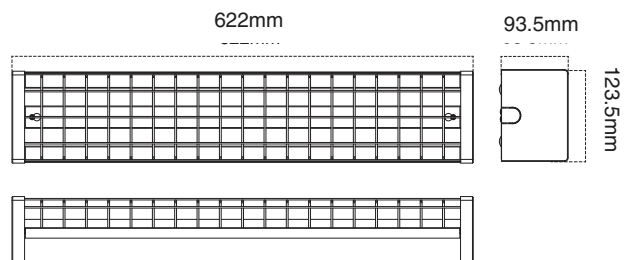

Product Datasheet

Description

2ft 24W 4000K LED Wide Body Wire Guard Batten
4ft 24W 4000K LED Wide Body Wire Guard Batten
4ft 44W 4000K LED Wide Body Wire Guard Batten

Finishes

White (WH)

Product Specification

Voltage	230V~ 50Hz
Power consumption	24W and 44W
Light colour options	Cool White (WH)
Lumen output (lm)	2400lm and 4400lm
Colour Temperature	4000K
Colour Rendering Index	80
Beam Angle	136°
Dimmable	No
Warranty	3 Years
Working temperature	-10° – +40°
IP Rating	IP20
Energy Rating	A

Product Range

Atom Code	Order Code
AT9884/CW	11819
AT9885/CW	11470
AT9886/CW	11058

Dimension & Weight

	Length	Height	Width
AT9884	622mm	93.5mm	123.5mm
AT9885	1225mm	93.5mm	123.5mm
AT9886	1225mm	93.5mm	123.5mm

AT9884