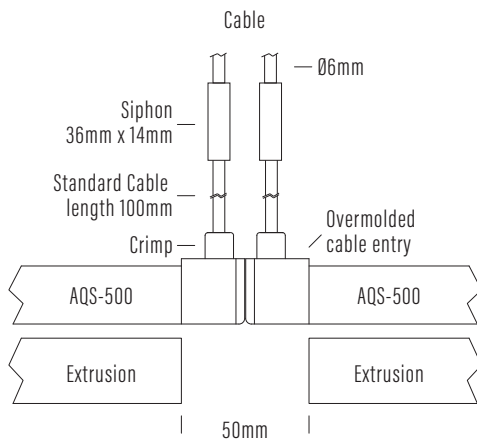

Bending Directions

Anti-Siphon Cable Entry Options

- Integrated non-removeable anti-siphon device
- IP68 factory assembly only
- Injection Moulded Connectors

Direct Cable Entry

*For use in DMX / SPI signal flow direction.

Side Cable Entry

Bottom Cable Entry

*For use in DMX / SPI signal flow direction.

Neon Flex

Injection Moulded Entry Dimensions

Direct Cable Entry

(a) = Minimum length of 6 - 8mm

Side Cable Entry

(a) = Minimum length of 6 - 8mm

Bottom Cable Entry

(a) = Minimum length of 6 - 8mm

Neon Flex

Mounting

Extrusion and End Cap allowances

Assembly Notes

Quick Connector Output

Allow gap in extrusion to fit cable output ends

Quick Connector Output

Allow for extrusion to fit with cable output ends

Neon Flex

AQS Family Reference Table

Product	Type	IP Rating	LED Options	Size mm	Power/m	Application
AQS-170	Cob Strip	IP20	Mono	10mm	10W DC	Internal / Profile required
AQS-172	Cob Strip	IP20	Mono	4mm	5W DC	Internal / Profile required
AQS-400	Neon Flex	IP65	Mono	10 x 9	5W DC / 10W DC	External / No profile required
AQS-401	Neon Flex	IP65	Mono	10 x 10	10W DC	External / No profile required
AQS-402	Neon Flex	IP67	Mono	6 x 12	10W DC	External / No profile required
AQS-410	Neon Flex	IP65	RGB	13 x 12	10W DC	External / No profile required
AQS-420	Neon Flex	IP65	Mono / RGBW	12 x 20	10W / 15W	External / No profile required
AQS-500	Neon Flex	IP68	Mono / RGB / RGBW / DMX	11.5 x 21	5W / 8W / 12W / 18W	External / Submerged / No profile
AQS-505	Neon Flex	IP68	Mono	13.5 x 13.5	10W	External / Submerged / No profile
AQS-510	Neon Flex	IP68	Mono / RGB / RGBW / DMX	16.5 x 16.5	10W / 13W / 17W / 18W	External / Submerged / No profile