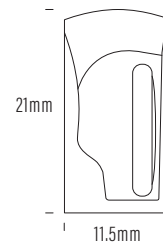

Neon Flex

Product	AQS-500-RGB
Voltage	24V DC
Watts (per Meter)	12W
IP Rating	IP68
Lumen Output (per Meter)	TBA
CCT & Colour Options	RGB
Working Mode	Constant Voltage (PWM) / DMX
Max Length (Single Power Feed)	10m
Max Length (Double Power Feed)	20m
Cut Interval	100mm
Bend Direction	Horizontally
Minimum Bend Diameter	80mm
LED Type	SMD5050
LED Qty / M	60pcs
Lumen Maintenance	70,000 Hours L70@ 25°C, 50,000 Hours L70@ 50°C
Materials	Eco PVC
Emission Angle	120°
Operating Temperature	-20° to +40°C
Installation Temperature	5° to +35°C
Warranty	3 Year Aqualux Warranty

- < 1M ±5mm
- < 5M Length ±10mm
- < 10M Length ±15mm
- < 20M ± 20mm

Refer to installation guide when planning your project.

For wiring diagrams please refer to the aqualux website: www.aqualux.com.au / Support / Downloads / Wiring Diagrams

Side Cable Entry

Bottom Cable Entry

*For use in DMX / SPI signal flow direction.

Neon Flex

Injection Moulded Entry Dimensions

Direct Cable Entry

(a) = Minimum length of 6 - 8mm

Side Cable Entry

Extension Wire Recommendations

Maximum extension wire length according to light power

Watts	22AWG 0.34mm ²	20AWG 0.53mm ²	18AWG 0.82mm ²	17AWG 1.04mm ²	16AWG 1.38mm ²	14AWG 2.07mm ²	12AWG 3.29mm ²	10AWG 5.62mm ²
10W	36m	60m	100m	120m	140m	240m	400m	600m
20W	18m	30m	50m	60m	70m	120m	200m	300m
30W	12m	20m	30m	38m	45m	80m	130m	200m
40W	8m	15m	22m	28m	35m	60m	95m	140m
50W	6m	12m	18m	22m	28m	48m	75m	105m
60W	5m	10m	15m	18m	22m	36m	60m	88m
70W	-	8m	12m	14m	18m	30m	50m	72m
80W	-	6m	10m	11m	14m	24m	40m	58m
90W	-	4m	7m	8m	10m	18m	30m	45m
100W	-	-	5m	6m	7m	12m	22m	32m
110W	-	-	3m	4m	5m	8m	15m	22m
120W	-	-	2m	2.5m	3m	0m	8m	12m