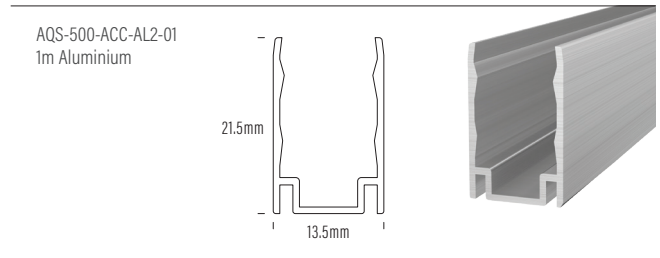

Neon Flex

Mounting