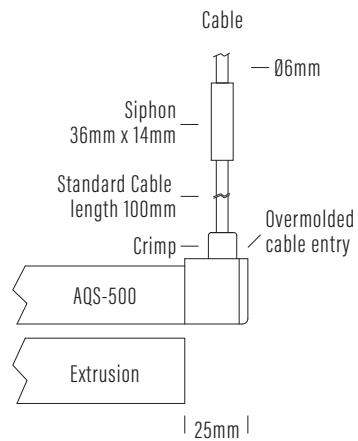

Side Cable Entry

Bottom Cable Entry

*For use in DMX / SPI signal flow direction.

Neon Flex

Injection Moulded Entry Dimensions

Direct Cable Entry

(a) = Minimum length of 6 - 8mm

Side Cable Entry

(a) = Minimum length of 6 - 8mm

Bottom Cable Entry

(a) = Minimum length of 6 - 8mm

Neon Flex

Mounting

Extrusion and End Cap allowances

Assembly Notes

Quick Connector Output

Allow gap in extrusion to fit cable output ends

Quick Connector Output

Allow for extrusion to fit with cable output ends

Neon Flex

AQS Family Reference Table

Product	Type	IP Rating	LED Options	Size mm	Power/m	Application
AQS-170	Cob Strip	IP20	Mono	10mm	10W DC	Internal / Profile required
AQS-172	Cob Strip	IP20	Mono	4mm	5W DC	Internal / Profile required
AQS-400	Neon Flex	IP65	Mono	10 x 9	5W DC / 10W DC	External / No profile required
AQS-401	Neon Flex	IP65	Mono	10 x 10	10W DC	External / No profile required
AQS-402	Neon Flex	IP67	Mono	6 x 12	10W DC	External / No profile required
AQS-410	Neon Flex	IP65	RGB	13 x 12	10W DC	External / No profile required
AQS-420	Neon Flex	IP65	Mono / RGBW	12 x 20	10W / 15W	External / No profile required
AQS-500	Neon Flex	IP68	Mono / RGB / RGBW / DMX	11.5 x 21	5W / 8W / 12W / 18W	External / Submerged / No profile
AQS-505	Neon Flex	IP68	Mono	13.5 x 13.5	10W	External / Submerged / No profile
AQS-510	Neon Flex	IP68	Mono / RGB / RGBW / DMX	16.5 x 16.5	10W / 13W / 17W / 18W	External / Submerged / No profile