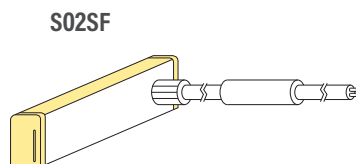

AQS-500 / RGB

AQS-500 is a high output top-view IP68 Neon Flex. Use for external facade illumination, pool copings, in-pavement channels and exterior wall grazing where substantial moisture and mechanical protection is required.

As with all IP68 products, the ingress protection is determined by the quality of the cable joins and installation.

Neon Flex

Variations

Product Code	CCT Kelvin	Voltage Direct Current	Watts Meter	Lumens Meter	Min Run Single End	Max Run Double End
AQS-500-Z1A12	RGB	24V DC	12W	TBA	10m	20m

Bending Directions

Anti-Siphon Cable Entry Options

- Integrated non-removeable anti-siphon device
- IP68 factory assembly only
- Injection Moulded Connectors

Direct Cable Entry

*For use in DMX / SPI signal flow direction.

Side Cable Entry

Bottom Cable Entry

*For use in DMX / SPI signal flow direction.

Neon Flex

Injection Moulded Entry Dimensions

Direct Cable Entry

(a) = Minimum length of 6 - 8mm

Side Cable Entry