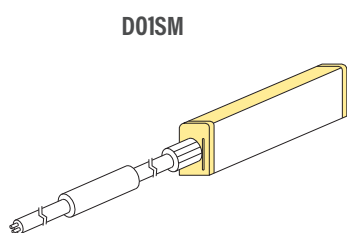

AQS-500 / RGB

AQS-500 is a high output top-view IP68 Neon Flex. Use for external facade illumination, pool copings, in-pavement channels and exterior wall grazing where substantial moisture and mechanical protection is required.

As with all IP68 products, the ingress protection is determined by the quality of the cable joins and installation.

Neon Flex

Variations

Product Code	CCT Kelvin	Voltage Direct Current	Watts Meter	Lumens Meter	Min Run Single End	Max Run Double End
AQS-500-Z1A12	RGB	24V DC	12W	TBA	10m	20m

Bending Directions

Anti-Siphon Cable Entry Options

- Integrated non-removeable anti-siphon device
- IP68 factory assembly only
- Injection Moulded Connectors

Direct Cable Entry

*For use in DMX / SPI signal flow direction.

Side Cable Entry

Bottom Cable Entry

*For use in DMX / SPI signal flow direction.

Neon Flex

Injection Moulded Entry Dimensions

Direct Cable Entry

(a) = Minimum length of 6 - 8mm

Side Cable Entry