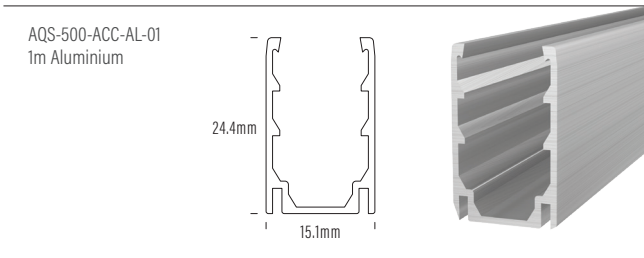

Neon Flex

Mounting