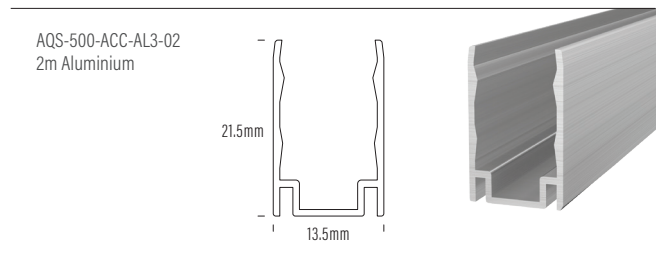

Neon Flex

Mounting