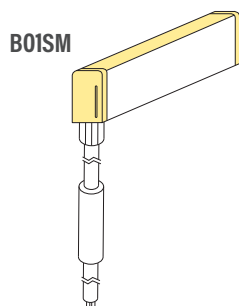

AQS-500 / RGB

AQS-500 is a high output top-view IP68 Neon Flex. Use for external facade illumination, pool copings, in-pavement channels and exterior wall grazing where substantial moisture and mechanical protection is required.

As with all IP68 products, the ingress protection is determined by the quality of the cable joins and installation.

Neon Flex

Variations

Product Code	CCT Kelvin	Voltage Direct Current	Watts Meter	Lumens Meter	Min Run Single End	Max Run Double End
AQS-500-Z1A12	RGB	24V DC	12W	TBA	10m	20m

Bending Directions

Anti-Siphon Cable Entry Options

- Integrated non-removeable anti-siphon device
- IP68 factory assembly only
- Injection Moulded Connectors

Direct Cable Entry

*For use in DMX / SPI signal flow direction.

Side Cable Entry

Bottom Cable Entry

*For use in DMX / SPI signal flow direction.

Neon Flex

Injection Moulded Entry Dimensions

Direct Cable Entry

(a) = Minimum length of 6 - 8mm

Side Cable Entry