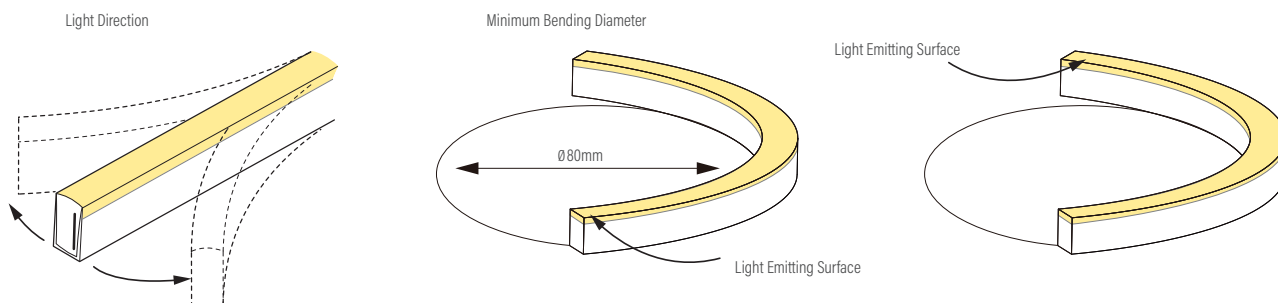

- < 1M ±5mm
- < 5M Length ±10mm
- < 10M Length ±15mm
- < 20M ± 20mm

Refer to installation guide when planning your project.

For wiring diagrams please refer to the aqualux website: www.aqualux.com.au / Support / Downloads / Wiring Diagrams

As with all IP68 products, the ingress protection is determined by the quality of the cable joins and installation.

Neon Flex

Variations

Product Code	CCT Kelvin	Voltage Direct Current	Watts Meter	Lumens Meter	Min Run Single End	Max Run Double End
AQS-500-Z1A12	RGB	24V DC	12W	TBA	10m	20m

Bending Directions

Anti-Siphon Cable Entry Options

- Integrated non-removeable anti-siphon device
- IP68 factory assembly only
- Injection Moulded Connectors

Direct Cable Entry

*For use in DMX / SPI signal flow direction.

Side Cable Entry

Bottom Cable Entry

*For use in DMX / SPI signal flow direction.

Neon Flex

Injection Moulded Entry Dimensions

Direct Cable Entry

(a) = Minimum length of 6 - 8mm

Side Cable Entry