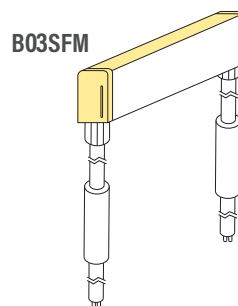

As with all IP68 products, the ingress protection is determined by the quality of the cable joins and installation.

Neon Flex

Variations

Product Code	CCT Kelvin	Voltage Direct Current	Watts Meter	Lumens Meter	Min Run Single End	Max Run Double End
AQS-500-Z1A12	RGB	24V DC	12W	TBA	10m	20m

Bending Directions

Anti-Siphon Cable Entry Options

- Integrated non-removeable anti-siphon device
- IP68 factory assembly only
- Injection Moulded Connectors

Direct Cable Entry

*For use in DMX / SPI signal flow direction.

Side Cable Entry

Bottom Cable Entry

*For use in DMX / SPI signal flow direction.

Neon Flex

Injection Moulded Entry Dimensions

Direct Cable Entry

(a) = Minimum length of 6 - 8mm

Side Cable Entry

(a) = Minimum length of 6 - 8mm

Bottom Cable Entry

(a) = Minimum length of 6 - 8mm

Neon Flex

Mounting

Extrusion and End Cap allowances

Assembly Notes

Quick Connector Output