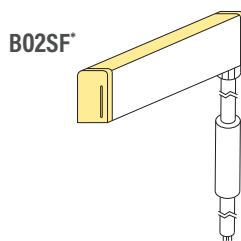

As with all IP68 products, the ingress protection is determined by the quality of the cable joins and installation.

Neon Flex

Variations

Product Code	CCT Kelvin	Voltage Direct Current	Watts Meter	Lumens Meter	Min Run Single End	Max Run Double End
AQS-500-Z1A12	RGB	24V DC	12W	TBA	10m	20m

Bending Directions

Anti-Siphon Cable Entry Options

- Integrated non-removeable anti-siphon device
- IP68 factory assembly only
- Injection Moulded Connectors

Direct Cable Entry

*For use in DMX / SPI signal flow direction.

Side Cable Entry

Bottom Cable Entry

*For use in DMX / SPI signal flow direction.

Neon Flex

Injection Moulded Entry Dimensions

Direct Cable Entry

(a) = Minimum length of 6 - 8mm

Side Cable Entry