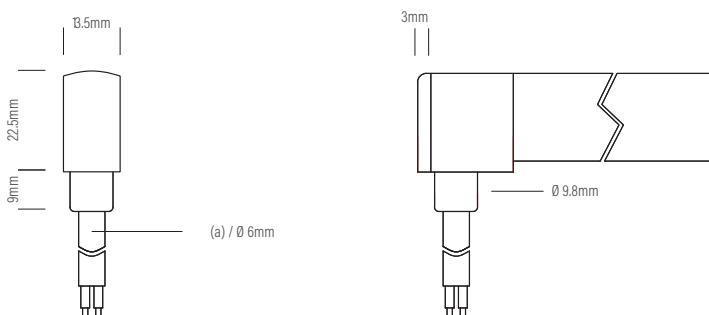

Bending Directions

Anti-Siphon Cable Entry Options

- Integrated non-removeable anti-siphon device
- IP68 factory assembly only
- Injection Moulded Connectors

Direct Cable Entry

*For use in DMX / SPI signal flow direction.

Side Cable Entry

Bottom Cable Entry

*For use in DMX / SPI signal flow direction.

Neon Flex

Injection Moulded Entry Dimensions

Direct Cable Entry

(a) = Minimum length of 6 - 8mm

Side Cable Entry

(a) = Minimum length of 6 - 8mm

Bottom Cable Entry

(a) = Minimum length of 6 - 8mm

Neon Flex

Mounting

Extrusion and End Cap allowances

Assembly Notes

Quick Connector Output

Allow gap in extrusion to fit cable output ends

Quick Connector Output

Allow for extrusion to fit with cable output ends

Neon Flex

AQS Family Reference Table

Product	Type	IP Rating	LED Options	Size mm	Power/m	Application
AQS-170	Cob Strip	IP20	Mono	10mm	10W DC	Internal / Profile required
AQS-172	Cob Strip	IP20	Mono	4mm	5W DC	Internal / Profile required
AQS-400	Neon Flex	IP65	Mono	10 x 9	5W DC / 10W DC	External / No profile required
AQS-401	Neon Flex	IP65	Mono	10 x 10	10W DC	External / No profile required
AQS-402	Neon Flex	IP67	Mono	6 x 12	10W DC	External / No profile required
AQS-410	Neon Flex	IP65	RGB	13 x 12	10W DC	External / No profile required
AQS-420	Neon Flex	IP65	Mono / RGBW	12 x 20	10W / 15W	External / No profile required
AQS-500	Neon Flex	IP68	Mono / RGB / RGBW / DMX	11.5 x 21	5W / 8W / 12W / 18W	External / Submerged / No profile
AQS-505	Neon Flex	IP68	Mono	13.5 x 13.5	10W	External / Submerged / No profile
AQS-510	Neon Flex	IP68	Mono / RGB / RGBW / DMX	16.5 x 16.5	10W / 13W / 17W / 18W	External / Submerged / No profile