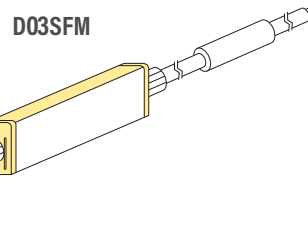

- < 1M ±5mm
- < 5M Length ±10mm
- < 10M Length ±15mm
- < 20M ± 20mm

Refer to installation guide when planning your project.

For wiring diagrams please refer to the aqualux website: www.aqualux.com.au / Support / Downloads / Wiring Diagrams

As with all IP68 products, the ingress protection is determined by the quality of the cable joins and installation.

Neon Flex

Variations

Product Code	CCT Kelvin	Voltage Direct Current	Watts Meter	Lumens Meter	Min Run Single End	Max Run Double End
AQS-500-Z1A12	RGB	24V DC	12W	TBA	10m	20m

Bending Directions

Anti-Siphon Cable Entry Options

- Integrated non-removeable anti-siphon device
- IP68 factory assembly only
- Injection Moulded Connectors

Direct Cable Entry

*For use in DMX / SPI signal flow direction.

Side Cable Entry

Bottom Cable Entry

*For use in DMX / SPI signal flow direction.

Neon Flex

Injection Moulded Entry Dimensions

Direct Cable Entry

(a) = Minimum length of 6 - 8mm

Side Cable Entry