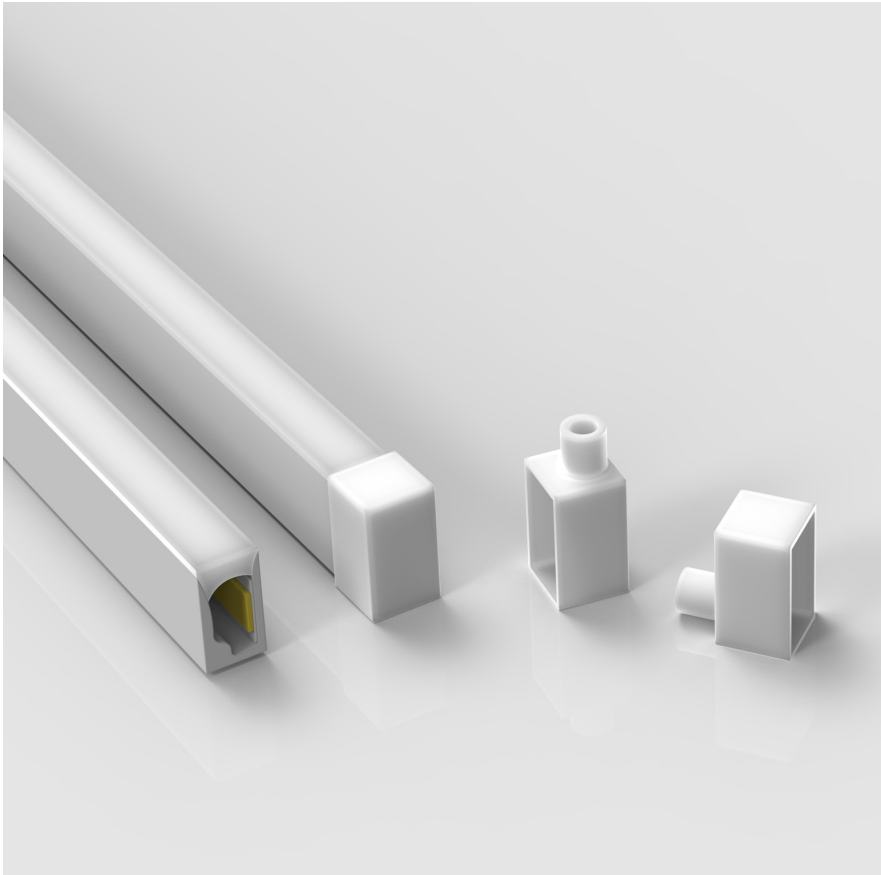

AQS-500 / RGB

AQS-500 is a high output top-view IP68 Neon Flex. Use for external facade illumination, pool copings, in-pavement channels and exterior wall grazing where substantial moisture and mechanical protection is required.

Neon Flex

Product	AQS-500-RGB
Voltage	24V DC
Watts (per Meter)	12W
IP Rating	IP68
Lumen Output (per Meter)	TBA
CCT & Colour Options	RGB
Working Mode	Constant Voltage (PWM) / DMX
Max Length (Single Power Feed)	10m
Max Length (Double Power Feed)	20m
Cut Interval	100mm
Bend Direction	Horizontally
Minimum Bend Diameter	80mm
LED Type	SMD5050
LED Qty / M	60pcs
Lumen Maintenance	70,000 Hours L70@ 25°C, 50,000 Hours L70@ 50°C
Materials	Eco PVC
Emission Angle	120°
Operating Temperature	-20° to +40°C
Installation Temperature	5° to +35°C
Warranty	3 Year Aqualux Warranty

As with all IP68 products, the ingress protection is determined by the quality of the cable joins and installation.

Neon Flex

Variations

Product Code	CCT Kelvin	Voltage Direct Current	Watts Meter	Lumens Meter	Min Run Single End	Max Run Double End
AQS-500-Z1A12	RGB	24V DC	12W	TBA	10m	20m

Side Cable Entry

Bottom Cable Entry

*For use in DMX / SPI signal flow direction.

Neon Flex

Injection Moulded Entry Dimensions

Direct Cable Entry

(a) = Minimum length of 6 - 8mm

Side Cable Entry