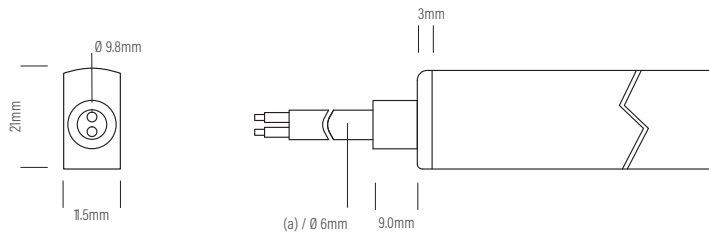

Side Cable Entry

Bottom Cable Entry

*For use in DMX / SPI signal flow direction.

Neon Flex

Injection Moulded Entry Dimensions

Direct Cable Entry

(a) = Minimum length of 6 - 8mm

Side Cable Entry

(a) = Minimum length of 6 - 8mm

Bottom Cable Entry

(a) = Minimum length of 6 - 8mm

Neon Flex

Mounting

Extrusion and End Cap allowances

Assembly Notes

Quick Connector Output

Allow gap in extrusion to fit cable output ends

Quick Connector Output

Allow for extrusion to fit with cable output ends

Neon Flex

AQS Family Reference Table

Product	Type	IP Rating	LED Options	Size mm	Power/m	Application
AQS-170	Cob Strip	IP20	Mono	10mm	10W DC	Internal / Profile required
AQS-172	Cob Strip	IP20	Mono	4mm	5W DC	Internal / Profile required
AQS-400	Neon Flex	IP65	Mono	10 x 9	5W DC / 10W DC	External / No profile required
AQS-401	Neon Flex	IP65	Mono	10 x 10	10W DC	External / No profile required
AQS-402	Neon Flex	IP67	Mono	6 x 12	10W DC	External / No profile required
AQS-410	Neon Flex	IP65	RGB	13 x 12	10W DC	External / No profile required
AQS-420	Neon Flex	IP65	Mono / RGBW	12 x 20	10W / 15W	External / No profile required
AQS-500	Neon Flex	IP68	Mono / RGB / RGBW / DMX	11.5 x 21	5W / 8W / 12W / 18W	External / Submerged / No profile
AQS-505	Neon Flex	IP68	Mono	13.5 x 13.5	10W	External / Submerged / No profile
AQS-510	Neon Flex	IP68	Mono / RGB / RGBW / DMX	16.5 x 16.5	10W / 13W / 17W / 18W	External / Submerged / No profile