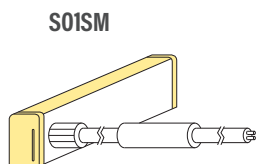

AQS-500 / RGB

AQS-500 is a high output top-view IP68 Neon Flex. Use for external facade illumination, pool copings, in-pavement channels and exterior wall grazing where substantial moisture and mechanical protection is required.

As with all IP68 products, the ingress protection is determined by the quality of the cable joins and installation.

Neon Flex

Variations

Product Code	CCT Kelvin	Voltage Direct Current	Watts Meter	Lumens Meter	Min Run Single End	Max Run Double End
AQS-500-Z1A12	RGB	24V DC	12W	TBA	10m	20m

Bending Directions

Anti-Siphon Cable Entry Options

- Integrated non-removeable anti-siphon device
- IP68 factory assembly only
- Injection Moulded Connectors

Direct Cable Entry

*For use in DMX / SPI signal flow direction.

Side Cable Entry

Bottom Cable Entry

*For use in DMX / SPI signal flow direction.

Neon Flex

Injection Moulded Entry Dimensions

Direct Cable Entry

(a) = Minimum length of 6 - 8mm

Side Cable Entry