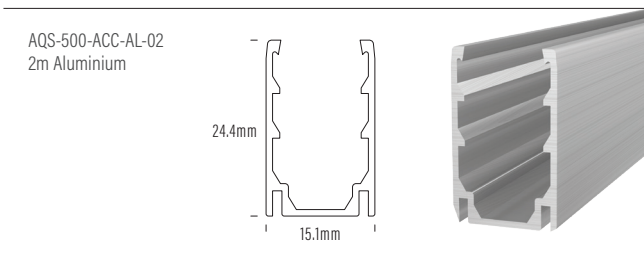

Neon Flex

Mounting