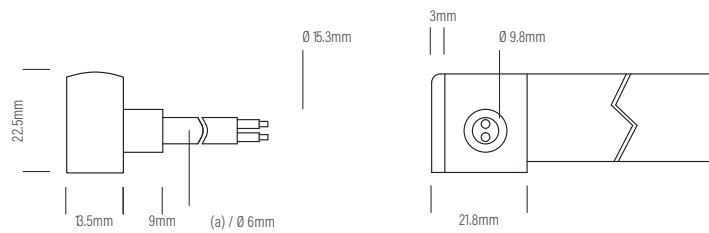

Neon Flex

Product	AQS-500-RGB
Voltage	24V DC
Watts (per Meter)	12W
IP Rating	IP68
Lumen Output (per Meter)	TBA
CCT & Colour Options	RGB
Working Mode	Constant Voltage (PWM) / DMX
Max Length (Single Power Feed)	10m
Max Length (Double Power Feed)	20m
Cut Interval	100mm
Bend Direction	Horizontally
Minimum Bend Diameter	80mm
LED Type	SMD5050
LED Qty / M	60pcs
Lumen Maintenance	70,000 Hours L70@ 25°C, 50,000 Hours L70@ 50°C
Materials	Eco PVC
Emission Angle	120°
Operating Temperature	-20° to +40°C
Installation Temperature	5° to +35°C
Warranty	3 Year Aqualux Warranty

Side Cable Entry

Bottom Cable Entry

*For use in DMX / SPI signal flow direction.

Neon Flex

Injection Moulded Entry Dimensions

Direct Cable Entry

(a) = Minimum length of 6 - 8mm

Side Cable Entry

(a) = Minimum length of 6 - 8mm

Bottom Cable Entry

(a) = Minimum length of 6 - 8mm

Neon Flex

Mounting

Extrusion and End Cap allowances

Assembly Notes

Quick Connector Output

Allow gap in extrusion to fit cable output ends

Quick Connector Output

Allow for extrusion to fit with cable output ends

Neon Flex

AQS Family Reference Table

Product	Type	IP Rating	LED Options	Size mm	Power/m	Application
AQS-170	Cob Strip	IP20	Mono	10mm	10W DC	Internal / Profile required
AQS-172	Cob Strip	IP20	Mono	4mm	5W DC	Internal / Profile required
AQS-400	Neon Flex	IP65	Mono	10 x 9	5W DC / 10W DC	External / No profile required
AQS-401	Neon Flex	IP65	Mono	10 x 10	10W DC	External / No profile required
AQS-402	Neon Flex	IP67	Mono	6 x 12	10W DC	External / No profile required
AQS-410	Neon Flex	IP65	RGB	13 x 12	10W DC	External / No profile required
AQS-420	Neon Flex	IP65	Mono / RGBW	12 x 20	10W / 15W	External / No profile required
AQS-500	Neon Flex	IP68	Mono / RGB / RGBW / DMX	11.5 x 21	5W / 8W / 12W / 18W	External / Submerged / No profile
AQS-505	Neon Flex	IP68	Mono	13.5 x 13.5	10W	External / Submerged / No profile
AQS-510	Neon Flex	IP68	Mono / RGB / RGBW / DMX	16.5 x 16.5	10W / 13W / 17W / 18W	External / Submerged / No profile