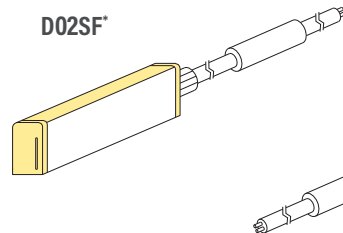

- < 1M ±5mm
- < 5M Length ±10mm
- < 10M Length ±15mm
- < 20M ± 20mm

Refer to installation guide when planning your project.

For wiring diagrams please refer to the aqualux website: www.aqualux.com.au / Support / Downloads / Wiring Diagrams

As with all IP68 products, the ingress protection is determined by the quality of the cable joins and installation.

Neon Flex

Variations

Product Code	CCT Kelvin	Voltage Direct Current	Watts Meter	Lumens Meter	Min Run Single End	Max Run Double End
AQS-500-Z1A12	RGB	24V DC	12W	TBA	10m	20m

Bending Directions

Anti-Siphon Cable Entry Options

- Integrated non-removeable anti-siphon device
- IP68 factory assembly only
- Injection Moulded Connectors

Direct Cable Entry

*For use in DMX / SPI signal flow direction.

Side Cable Entry

Bottom Cable Entry

*For use in DMX / SPI signal flow direction.

Neon Flex

Injection Moulded Entry Dimensions

Direct Cable Entry

(a) = Minimum length of 6 - 8mm

Side Cable Entry