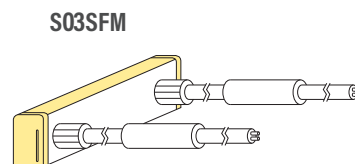

AQS-500 / RGB

AQS-500 is a high output top-view IP68 Neon Flex. Use for external facade illumination, pool copings, in-pavement channels and exterior wall grazing where substantial moisture and mechanical protection is required.

Neon Flex

Product	AQS-500-RGB
Voltage	24V DC
Watts (per Meter)	12W
IP Rating	IP68
Lumen Output (per Meter)	TBA
CCT & Colour Options	RGB
Working Mode	Constant Voltage (PWM) / DMX
Max Length (Single Power Feed)	10m
Max Length (Double Power Feed)	20m
Cut Interval	100mm
Bend Direction	Horizontally
Minimum Bend Diameter	80mm
LED Type	SMD5050
LED Qty / M	60pcs
Lumen Maintenance	70,000 Hours L70@ 25°C, 50,000 Hours L70@ 50°C
Materials	Eco PVC
Emission Angle	120°
Operating Temperature	-20° to +40°C
Installation Temperature	5° to +35°C
Warranty	3 Year Aqualux Warranty

Bending Directions

Anti-Siphon Cable Entry Options

- Integrated non-removeable anti-siphon device
- IP68 factory assembly only
- Injection Moulded Connectors

Direct Cable Entry

*For use in DMX / SPI signal flow direction.

Side Cable Entry

Bottom Cable Entry

*For use in DMX / SPI signal flow direction.

Neon Flex

Injection Moulded Entry Dimensions

Direct Cable Entry

(a) = Minimum length of 6 - 8mm

Side Cable Entry