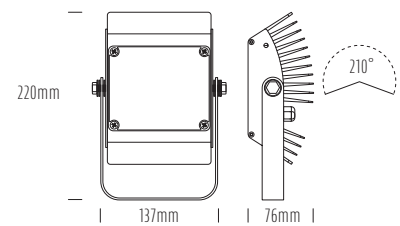

AQL-910

50W Mono High Power LED

Product Code	AQL-910
Product Family	AQL-900 Series
Construction	CNC Machined Aluminium
IP Rating	IP65
Warranty	3-Year Aqualux Warranty
Body Colour	Black Powder Coat (Al)
Control Gear	24V DC
Rated Power	50W
Nominal Lumens	2500Lms
CCT / Colour	2700K - 900mA / 5000K - 900mA
Optical	25° / 40° / 60°
CRI	80
Cable	1m Aqualux Cable
Dimming	PWM Power Dimming

Configure
AQL-910-BKE0502725S
AQL-910-BK-E0502740S
AQL-910-BK-E0502760S
AQL-910-BK-E0505025S
AQL-910-BK-E0505040S
AQL-910-BK-E0505060S

Introduction

Delivering up to 9200lm in the 50W model, the Aqualux Polaris series of architectural LED floodlights are specifically designed for situations where you need the most output from a compact, stylish luminaire.