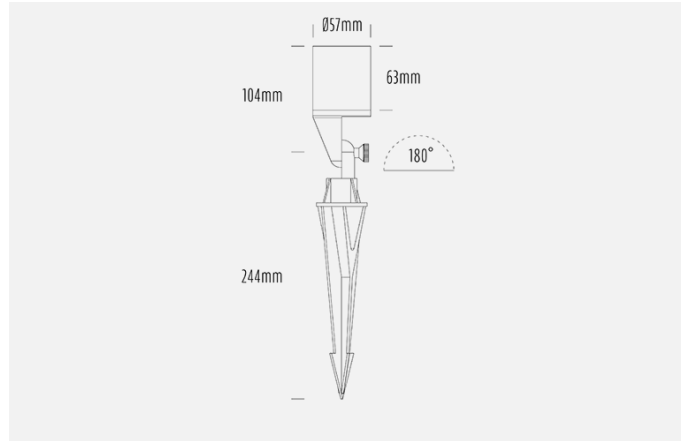

AQL-450

Turbo Spike MR16 LED

INTRODUCTION

The AQL-450 "TURBO" Spike is a new adjustable spot light perfect for lighting projects of every budget. Manufactured from solid cast brass and finished in a durable, textured black powder coat, the AQL-450 is useful wherever a spike spot is needed. The included Aqualux 4W LED globe comes pre-installed allowing rapid installation and setup.

SPECIFICATIONS

Product Code	AQL-450
Family	Hydra
Construction Material	Solid Cast Brass
Cable	1m Figure 8 Twin Core
IP Rating	IP65
Warranty	5 Year Aqualux Warranty

CONFIGURED OPTIONS

Variant Code	AQL-450-B3M
Body Colour	Aged Brass
Control Gear	MR16
Dimming	Lamp Dependant