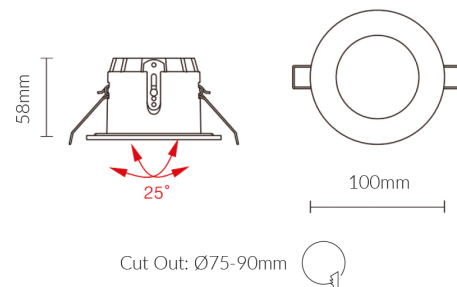

Features & Benefits

- Waterproof design - IP65 (Face only)
- Equipped with high colour rendering CITIZEN COB LED chips
- 25° adjustable gimbal design
- Standard 50° Beam angle -15°, 24°, 36° optional
- Optional honeycomb lens for low glare lighting
- Dimmable with most trailing edge dimmers
- 50,000 hour lifespan
- 5 year warranty

Specifications

SKU	VBLDL-593-4-30
Luminaire efficacy	116 lm/W
EAN	9340994017440
Light Colour	Warm White
Wattage	6 W
Lumen output	700 lm
IP rating	65
CRI	90
Beam Angle	50 Degrees
Trim colour	Black
Cut out	75-90 mm
Diameter	100 mm
Lifespan	50000 Hours
Warranty	5 Years
Dimmable	Dimmable
Mounting type	Recessed
LED source	Citizen
Material	Aluminium
Accessories	Available in 4000K. Optional 15°, 24°, 36° reflector available. Honeycomb Lens available.
Lamp Type	LED
Dimming	Triac Dimming
Input voltage	220V-265V AC 50hz
Wiring method	Flex & Plug or Hardwire
Weatherproof	Weatherproof
Working temperature	-20°C ~ 45°C
Kelvin	3000K

Dimensional Drawings

Photometric information available upon request.