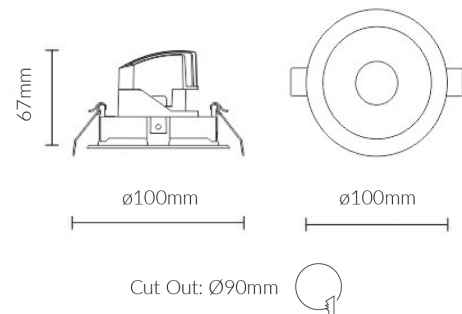

383-SERIES

Product Specifications

Luminaire efficacy	100 lm/W
SKU	VBLDL-383-1-30
Product Series	VBLDL-383-SERIES
EAN	9340994409962
Light Colour	Warm White
Wattage	9 W
Lumen output	900 lm
IP rating	20
Colour Temperature	3000 K
CRI	90
Beam Angle	50 Degrees
Trim colour	White
Cut out	90 mm
Diameter	100 mm
Height	67 mm
Lifespan	50000 Hours
Warranty	5 Years
Weatherproof	Indoor use only
Mounting type	Recessed
Wiring method	Flex & Plug or Hardwire
LED source	CITIZEN
Dimmable	Dimmable
Lamp Type	LED
Input voltage	220V-265V AC 50hz
Working temperature	-20°C ~ 45°C

Dimensional Drawings

Photometric information available upon request