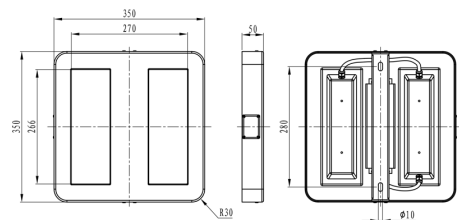

Aqua Low Bay Canopy Option

Product Specifications

Luminaire efficacy	150 lm/W
SKU	VBLLB-350-1-5K
Product Series	VBLLB-300-SERIES
Wattage	120 W
Lumen output	18000 lm
IP rating	65
IK Rating	8
CRI	75
Beam Angle	120 Degrees
Trim colour	White
Length	350 mm
Width	350 mm
Height	50 mm
Lifespan	100000 Hours
Warranty	5 Years
Mounting type	Surface, Recessed
Wiring method	Flex & Plug
LED source	NICHIA
Diffuser	Frosted
Accessories	Comes with a frosted diffuser for glare reduction
Lamp Type	LED
Input voltage	100-265V/50Hz
Working temperature	-40°C ~ 50°C

Dimensional Drawings

LM-79 LM-80

RoHS

Photometric information available upon request.