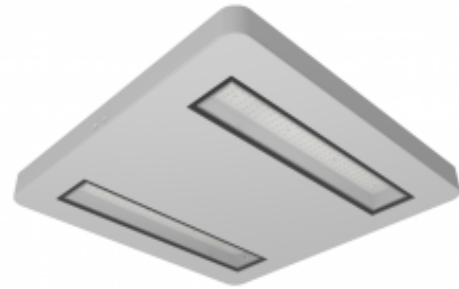

Aqua Low Bay Canopy Option

Product Specifications

Luminaire efficacy	150 lm/W
SKU	VBLLB-350-1-5K
Product Series	VBLLB-300-SERIES
Wattage	120 W
Lumen output	18000 lm
IP rating	65
IK Rating	8
CRI	75
Beam Angle	120 Degrees
Trim colour	White
Length	350 mm
Width	350 mm
Height	50 mm
Lifespan	100000 Hours
Warranty	5 Years
Mounting type	Surface, Recessed
Wiring method	Flex & Plug
LED source	NICHIA
Diffuser	Frosted
Accessories	Comes with a frosted diffuser for glare reduction
Lamp Type	LED
Input voltage	100-265V/50Hz
Working temperature	-40°C ~ 50°C