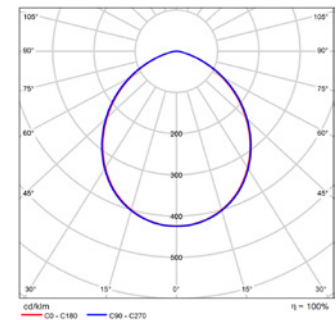

Phase dim: 14W
DALI: 14.5W
Cut out size: 118mm

Phase dim: 19/14W
DALI: 18W, 18/15W
Cut out size: 135mm

Phase dim: 20/14W
DALI: 20/16W
Cut out size: 160mm

Phase dim: 12W, 30/23W
DALI: 29/23W
Cut out size: 195mm

Phase dim: 40/30W
DALI: 39/29W
Cut out size: 240mm

SPECIFICATIONS

Wattage	Phase dim: 10.5W, 12W, 14W, 19/14W, 20/14W, 30/23W, 40/30W DALI: 11W, 14.5W, 18W, 18/15W, 20/16W, 29/23W, 39/29W	Electrical Classification	Class II
Im/W	135	Connection Type	Pre-wired with 1.6m flex and plug
CCT	3000/4000/5700K	Driver Technology	Remote
IC Rating	IC-4	Voltage	220-240V
IP Rating	IP54(Front)/IP20(Back)	PF	>0.9
Dimmable	Phase dim, DALI	Frequency	50/60 Hz
Housing Material	Polycarbonate	Flicker Rate	<5%
Beam Angle	100°	Mounting Type	Recessed mounting
CRI	>80	Operating Temperature	-20°C to 40°C
SDCM	≤5	Lifetime	50000 hours
		Warranty	5 years

PHOTOMETRICS

(Example of LDVDL14WTRIDIM)

DIMENSIONS

Cut out size: 92mm
Ø113x63mm

Cut out size: 118mm
Ø143x63mm

Cut out size: 135mm
Ø165x63mm

Cut out size: 160mm
Ø200x63mm

Cut out size: 195mm
Ø230x63mm