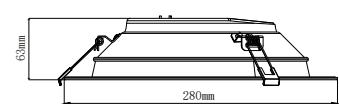

PHOTOMETRICS

(Example of LDVDL14WTRIDIM)

DIMENSIONS

Cut out size: 92mm
Ø113x63mm

Cut out size: 118mm
Ø143x63mm

Cut out size: 135mm
Ø165x63mm

Cut out size: 160mm
Ø200x63mm

Cut out size: 195mm
Ø230x63mm

Cut out size: 240mm
Ø280x63mm

ORDERING CODES - ULTRA COMMERCIAL DOWNLIGHT

Product name	EAN10	Model number	W	lm	K	°	lm/W	CUT OUT (mm)	°	Ø d (mm)	h (mm)	g
--------------	-------	--------------	---	----	---	---	------	--------------	---	----------	--------	---