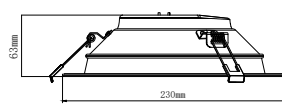

PHOTOMETRICS

(Example of LDVDL14WTRIDIM)

DIMENSIONS

Cut out size: 92mm
Ø113x63mm

Cut out size: 118mm
Ø143x63mm

Cut out size: 135mm
Ø165x63mm

Cut out size: 160mm
Ø200x63mm

Cut out size: 195mm
Ø230x63mm

Cut out size: 240mm
Ø280x63mm

ORDERING CODES - ULTRA COMMERCIAL DOWNLIGHT

Product name	EAN10	Model number	W	lm	K	°	lm/W	CUT OUT (mm)	°	Ø d (mm)	h (mm)	g
--------------	-------	--------------	---	----	---	---	------	--------------	---	----------	--------	---