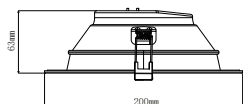

PHOTOMETRICS

(Example of LDVDL14WTRIDIM)

DIMENSIONS

Cut out size: 92mm
Ø113x63mm

Cut out size: 118mm
Ø143x63mm

Cut out size: 135mm
Ø165x63mm

Cut out size: 160mm
Ø200x63mm

Cut out size: 195mm
Ø230x63mm

Cut out size: 240mm
Ø280x63mm

ORDERING CODES - ULTRA COMMERCIAL DOWNLIGHT

Product name	EAN10	Model number	W	lm	K	°	lm/W	CUT OUT (mm)	°	Ø d (mm)	h (mm)	g
--------------	-------	--------------	---	----	---	---	------	--------------	---	----------	--------	---