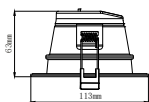

Phase dim: 14W
DALI: 14.5W
Cut out size: 118mm

Phase dim: 19/14W
DALI: 18W, 18/15W
Cut out size: 135mm

Phase dim: 20/14W
DALI: 20/16W
Cut out size: 160mm

Phase dim: 12W, 30/23W
DALI: 29/23W
Cut out size: 195mm

Phase dim: 40/30W
DALI: 39/29W
Cut out size: 240mm

SPECIFICATIONS

Wattage	Phase dim: 10.5W, 12W, 14W, 19/14W, 20/14W, 30/23W, 40/30W DALI: 11W, 14.5W, 18W, 18/15W, 20/16W, 29/23W, 39/29W	Electrical Classification	Class II
Im/W	135	Connection Type	Pre-wired with 1.6m flex and plug
CCT	3000/4000/5700K	Driver Technology	Remote
IC Rating	IC-4	Voltage	220-240V
IP Rating	IP54(Front)/IP20(Back)	PF	>0.9
Dimmable	Phase dim, DALI	Frequency	50/60 Hz
Housing Material	Polycarbonate	Flicker Rate	<5%
Beam Angle	100°	Mounting Type	Recessed mounting
CRI	>80	Operating Temperature	-20°C to 40°C
SDCM	≤5	Lifetime	50000 hours
		Warranty	5 years

PHOTOMETRICS

(Example of LDVDL14WTRIDIM)

DIMENSIONS

Cut out size: 92mm
Ø113x63mm

Cut out size: 118mm
Ø143x63mm

Cut out size: 135mm
Ø165x63mm

Cut out size: 160mm
Ø200x63mm

Cut out size: 195mm
Ø230x63mm

Cut out size: 240mm
Ø280x63mm

ORDERING CODES - ULTRA COMMERCIAL DOWNLIGHT

Product name	EAN10	Model number	W	lm	K	°	lm/W	CUT OUT (mm)	°	Ø d (mm)	h (mm)	g
--------------	-------	--------------	---	----	---	---	------	--------------	---	----------	--------	---