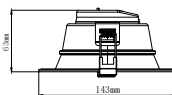

PHOTOMETRICS

(Example of LDVDL14WTRIDIM)

DIMENSIONS

Cut out size: 92mm
Ø113x63mm

Cut out size: 118mm
Ø143x63mm

Cut out size: 135mm
Ø165x63mm

Cut out size: 160mm
Ø200x63mm

Cut out size: 195mm
Ø230x63mm

Cut out size: 240mm
Ø280x63mm

ORDERING CODES - ULTRA COMMERCIAL DOWNLIGHT

Product name	EAN10	Model number	W	lm	K	°	lm/W	CUT OUT (mm)	°	Ø d (mm)	h (mm)	g
--------------	-------	--------------	---	----	---	---	------	--------------	---	----------	--------	---