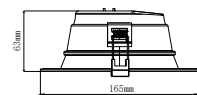

Phase dim: 40/30W
DALI: 39/29W
Cut out size: 240mm

SPECIFICATIONS

Wattage	Phase dim: 10.5W, 12W, 14W, 19/14W, 20/14W, 30/23W, 40/30W DALI: 11W, 14.5W, 18W, 18/15W, 20/16W, 29/23W, 39/29W	Electrical Classification	Class II
Im/W	135	Connection Type	Pre-wired with 1.6m flex and plug
CCT	3000/4000/5700K	Driver Technology	Remote
IC Rating	IC-4	Voltage	220-240V
IP Rating	IP54(Front)/IP20(Back)	PF	>0.9
Dimmable	Phase dim, DALI	Frequency	50/60 Hz
Housing Material	Polycarbonate	Flicker Rate	<5%
Beam Angle	100°	Mounting Type	Recessed mounting
CRI	>80	Operating Temperature	-20°C to 40°C
SDCM	≤5	Lifetime	50000 hours
		Warranty	5 years

PHOTOMETRICS

(Example of LDVDL14WTRIDIM)

DIMENSIONS

Cut out size: 92mm
Ø113x63mm

Cut out size: 118mm
Ø143x63mm

Cut out size: 135mm
Ø165x63mm

Cut out size: 160mm
Ø200x63mm

Cut out size: 195mm
Ø230x63mm

Cut out size: 240mm
Ø280x63mm

ORDERING CODES - ULTRA COMMERCIAL DOWNLIGHT

Product name	EAN10	Model number	W	lm	K	°	lm/W	CUT OUT (mm)	°	Ø d (mm)	h (mm)	g
--------------	-------	--------------	---	----	---	---	------	--------------	---	----------	--------	---